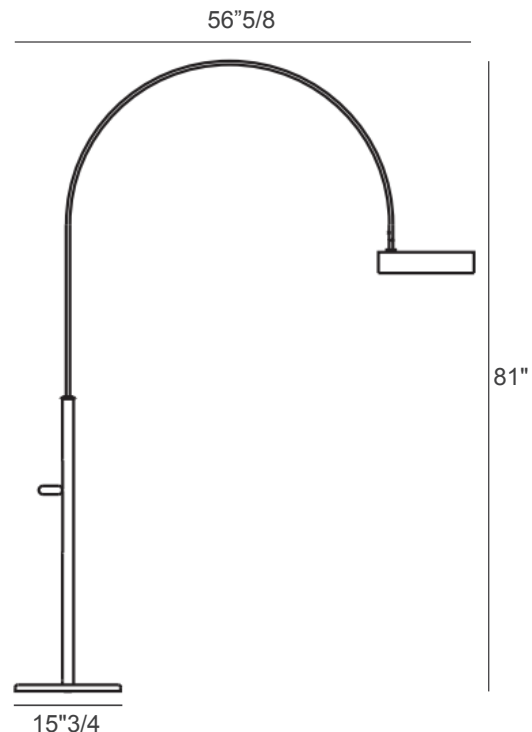

### *Dimensions*

56"5/8W x 81"H - BERLIN-OUT 304

**Light source:** 1 x 8W (LED) 3000°K - 1250 lm  
- CRI>90 - On/Off Switch - With bulb