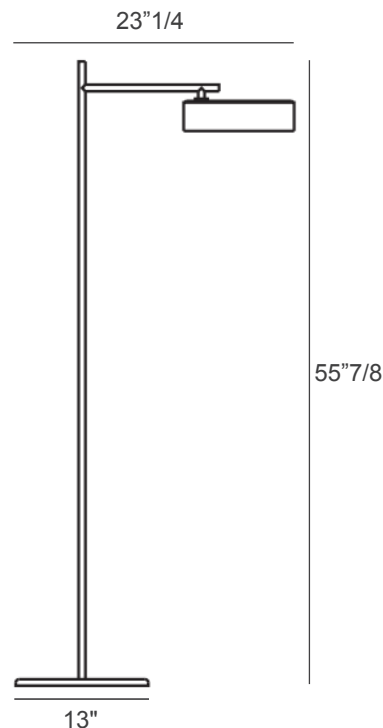

Berlin-Out

Design: Christophe Pillet

Description

Berlin surpasses interior confines, by developing a new family of outdoor lamps that bring the sophisticated atmosphere of indoor living and dining environments also to outdoor spaces. Commencing with the design of the lighting body, rotatable by 180°, Berlin-Out lamps evolve into a series of geometries and shapes, in which stem and shade dialogue in a rigorous balance of forms.

Made in Italy.

Dimensions

23"1/4W x 55"7/8H - **BERLIN-OUT 344**

Light source: 1 x 5,5W (LED) 3000°K - 800 lm
- CRI>90 - On/Off Switch - With bulb

Finishes & Materials

Structure: Aluminum and PMMA.