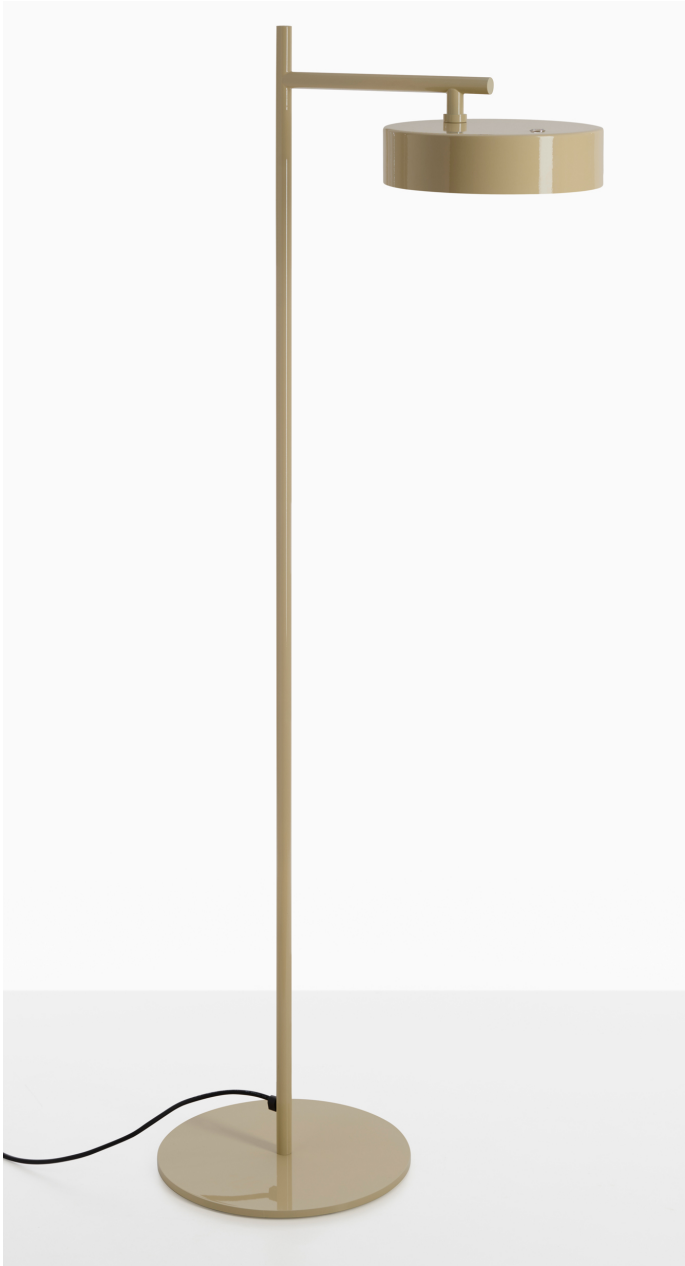

Berlin-Out

Design: Christophe Pillet

Description

Berlin surpasses interior confines, by developing a new family of outdoor lamps that bring the sophisticated atmosphere of indoor living and dining environments also to outdoor spaces. Commencing with the design of the lighting body, rotatable by 180°, Berlin-Out lamps evolve into a series of geometries and shapes, in which stem and shade dialogue in a rigorous balance of forms.

Made in Italy.

Dimensions

23"1/4W x 55"7/8H - **BERLIN-OUT 344**

Light source: 1 x 5,5W (LED) 3000°K - 800 lm
- CRI>90 - On/Off Switch - With bulb

Finishes & Materials

Structure: Aluminum and PMMA.