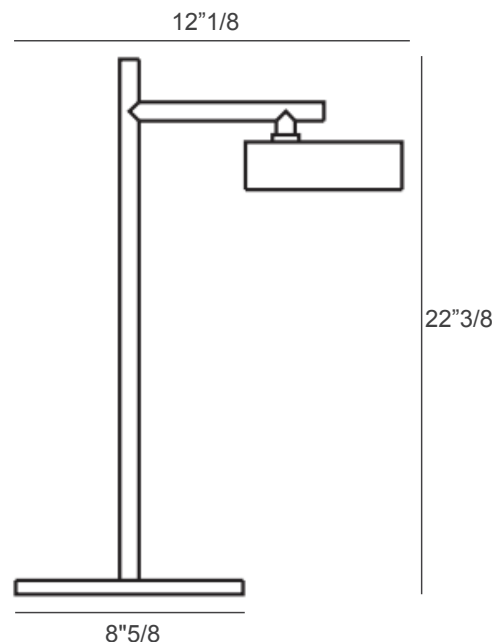

Berlin-Out

Design: Christophe Pillet

Description

Berlin surpasses interior confines, by developing a new family of outdoor lamps that bring the sophisticated atmosphere of indoor living and dining environments also to outdoor spaces. Commencing with the design of the lighting body, rotatable by 180°, Berlin-Out lamps evolve into a series of geometries and shapes, in which stem and shade dialogue in a rigorous balance of forms.

Made in Italy.

Dimensions

12"1/8W x 22"3/8H - BERLIN-OUT 244

Light source: 1 x 4W (LED) 3000°K - 500 lm
- CRI>90 - On/Off Switch - With bulb

Finishes & Materials

Structure: Aluminum and PMMA.