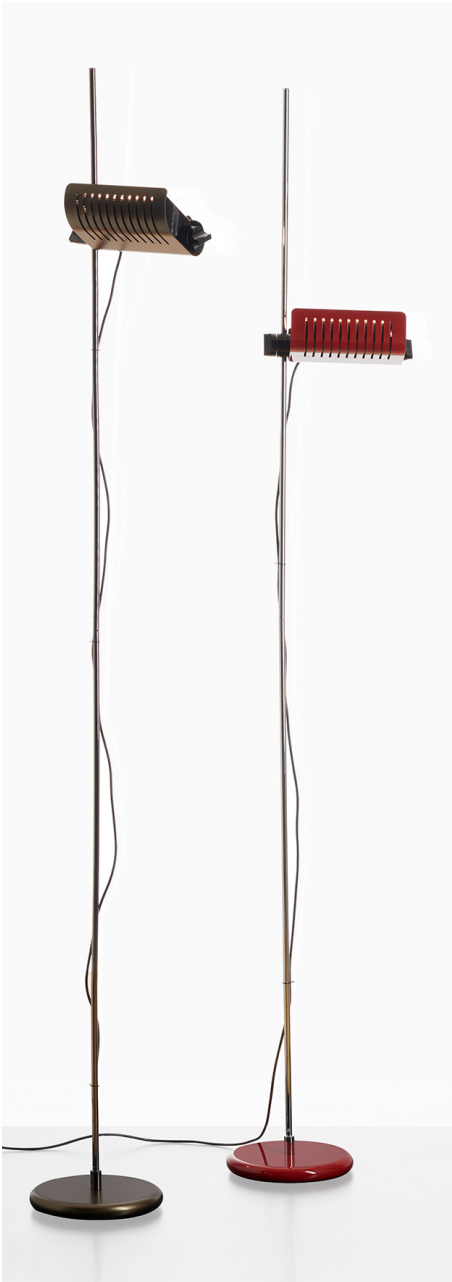

Colombo

Design: Joe Colombo

Description

The Colombo lamp, designed in 1970 by the visionary and futuristic designer Joe Colombo, stands as one of the first domestic lamps to embrace the then-revolutionary halogen light. Its design – composed of a solid base, chrome stem, and an adjustable reflector – shows Colombo's unique ability to merge clean, modern shapes with technological functionality, perfectly aligned with his innovative design philosophy. The Colombo family has remained for over four decades one of the most iconic and best-selling models in the Oluce catalogue, embodying the timeless appeal of luxury lighting design. To celebrate its 50th anniversary, the collection was updated with a modern LED dimmer version, a refined evolution that preserves the lamp's essential elegance while enhancing its performance for today's needs. Made in Italy.

Dimensions

14"1/2W x 9"3/8D x 80"3/4H - Cod. 626

Light source: 1 x max 24W (LED) 2700°K - 3300 lm CRI>85 - With bulb
- With dimmer

Finishes & Materials

Structure: Metal.