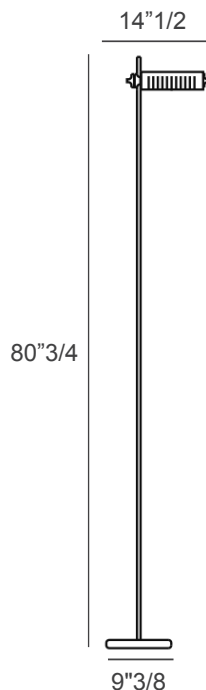

Colombo

Design: Joe Colombo

Description

The Colombo lamp, designed in 1970 by the visionary and futuristic designer Joe Colombo, stands as one of the first domestic lamps to embrace the then-revolutionary halogen light. Its design – composed of a solid base, chrome stem, and an adjustable reflector – shows Colombo's unique ability to merge clean, modern shapes with technological functionality, perfectly aligned with his innovative design philosophy. The Colombo family has remained for over four decades one of the most iconic and best-selling models in the Oluce catalogue, embodying the timeless appeal of luxury lighting design. To celebrate its 50th anniversary, the collection was updated with a modern LED dimmer version, a refined evolution that preserves the lamp's essential elegance while enhancing its performance for today's needs. Made in Italy.

Dimensions

14"1/2W x 9"3/8D x 80"3/4H - Cod. 626

Light source: 1 x max 24W (LED) 2700°K - 3300 lm CRI>85 - With bulb
- With dimmer

Finishes & Materials

Structure: Metal.