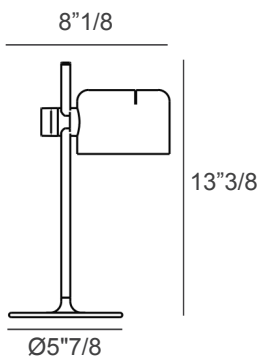

Coupé & Mini Coupé

Dimensions

Mini: 8"1/8W x 13"3/8H - Cod. 2201

Light source: 1 x max 5W G9 (LED) 3000°K - 300 lm CRI>85 - Without bulb

Standard: 13"7/8W x 15"3/4H - Cod. 2202

Light source: 1 x max 100W (E26) - Without bulb

Mini