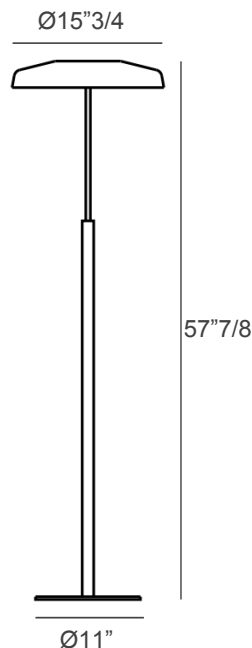

Dora

Design: Angeletti & Ruzza

Description

With a balanced and refined presence, Dora embodies innate elegance – aristocratic yet without pretension. This collection of indoor lamps is built around a delicate contrast: the warmth of its glass diffuser and the measured balance of the supporting metal structure. Light in presence yet rich in character, Dora reveals an antique soul with strong references to classical lines, particularly in the lampshade's silhouette, which are reinterpreted through the minimalism of the slender stem and base. Its subtle essentiality is what makes it unique and unmistakable. Dora is available in both table and floor versions, each composed of a glass dome lampshade supported by a sleek metal stem and crowned with an upper metal disc. Made in Italy.

Dimensions

Ø15"3/4 x 57"7/8H - Cod. 371

Light source: 1 x max 13W (LED) 2700°K - 1875 lm CRI>85 -
With bulb - With dimmer

Finishes & Materials

Structure: Satin galvanic metal.

Diffuser: Blown-glass.