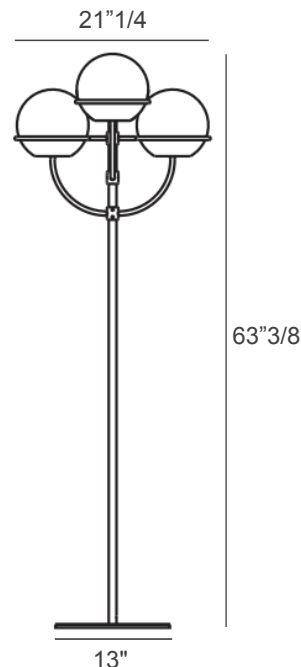

### *Description*

Designed by Vico Magistretti in 1977, the Lyndon lamp has been revisited in three refined models — floor, table, and wall — conceived for elegant outdoor environments. The timeless design of the candelabra structure remains unchanged: a sleek metal stem frames four transparent polycarbonate spheres, which merge into a single luminous globe in the table and wall versions. An expression of Magistretti's essential and modern design language, Lyndon is presented as a high-end piece in three exclusive versions: the original floor-standing and wall models, together with a newly introduced luxury table version. Made in Italy.

### *Dimensions*

21"1/4W x 63"3/8H - Cod. 351

**Light source:** 4 x max 10 W (E12) - On/Off Switch  
- With out bulb