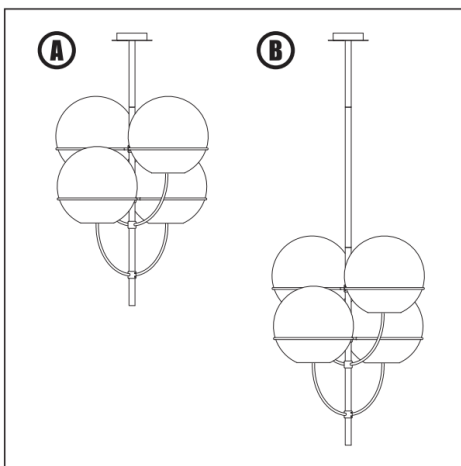

Lyndon

Design: Vico Magistretti

Description

Lyndon, designed by Vico Magistretti in 1977, has evolved over the years into a versatile collection that includes a wide range of variations and sizes, from indoor to outdoor use, available as suspension, floor, or wall lamps. Its candelabra-style structure reflects Magistretti's mastery of timeless elegance. The frame gracefully adapts to its function, extending to embrace the transparent glass spheres that encase the light source, creating a dialogue between classic design and modern living. The architect and designer's passion for pure, geometric forms resurfaces in Lyndon, transforming atmospheres inspired by the grand capitals of the late 19th century into a contemporary designer lighting fixture. This collection embodies luxury lighting design, uniting historical charm with a timeless aesthetic, making it an iconic statement piece in both private and contract settings. Made in Italy.

Dimensions

Ø35"3/8 x 53"1/8MinH to 81"MaxH of Stem
(Adjustable height) - Cod. 450

Light source: 4 x max 100W (E26) - Without bulb

Adjustable stem reference

Adjustable height:

-Min. 53"1/8
-Max. 81"

Finishes & Materials

Structure: Metal.

Globes: Transparent glass.