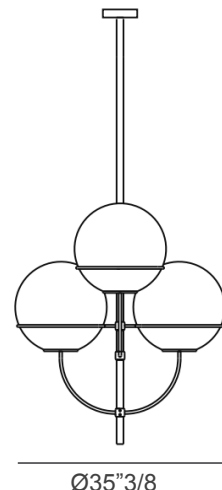

Lyndon

Design: Vico Magistretti

Description

Lyndon, designed by Vico Magistretti in 1977, has evolved over the years into a versatile collection that includes a wide range of variations and sizes, from indoor to outdoor use, available as suspension, floor, or wall lamps. Its candelabra-style structure reflects Magistretti's mastery of timeless elegance. The frame gracefully adapts to its function, extending to embrace the transparent glass spheres that encase the light source, creating a dialogue between classic design and modern living. The architect and designer's passion for pure, geometric forms resurfaces in Lyndon, transforming atmospheres inspired by the grand capitals of the late 19th century into a contemporary designer lighting fixture. This collection embodies luxury lighting design, uniting historical charm with a timeless aesthetic, making it an iconic statement piece in both private and contract settings. Made in Italy.

Dimensions

Ø35"3/8 x 53"1/8MinH to 81"MaxH of Stem
(Adjustable height) - Cod. 450

Light source: 4 x max 100W (E26) - Without bulb

Adjustable stem reference

Adjustable height:

-Min. 53"1/8
-Max. 81"

Finishes & Materials

Structure: Metal.

Globes: Transparent glass.