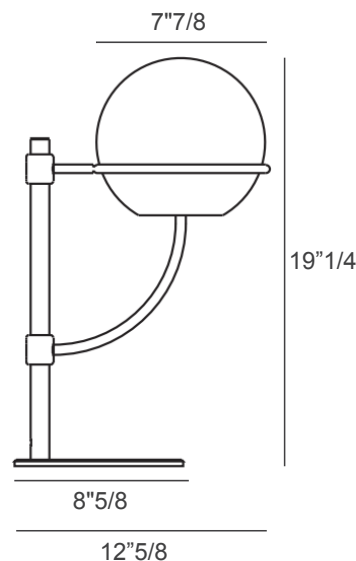

Lyndon

Design: Vico Magistretti

Description

Designed by Vico Magistretti in 1977, the Lyndon lamp has been revisited in three refined models — floor, table, and wall — conceived for elegant outdoor environments. The timeless design of the candelabra structure remains unchanged: a sleek metal stem frames four transparent polycarbonate spheres, which merge into a single luminous globe in the table and wall versions.

Dimensions

12"5/8W x 8"5/8D x 19"1/4H - Cod. 283

Light source: 1 x max 10 W (E12) - On/Off switch
- Without bulb

Finishes & Materials

Structure: Zinc-plated lacquered metal.

Globe: Transparent polycarbonate.