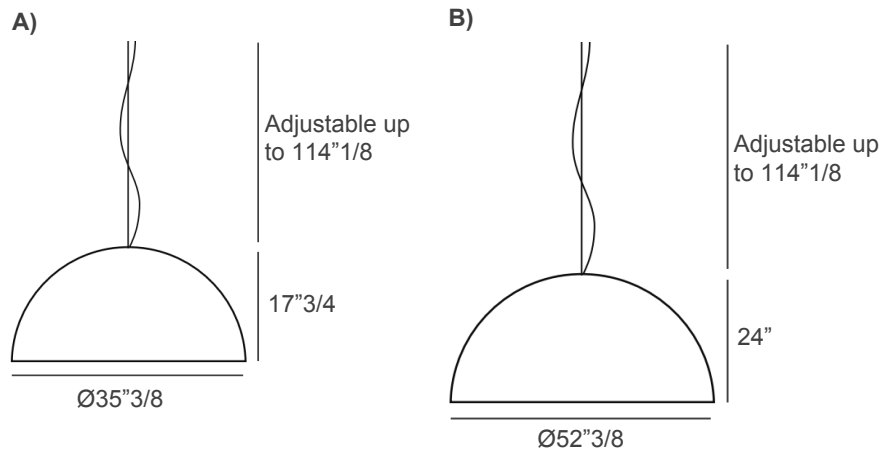

### Dimensions

**A)** Ø35"3/8 x 17"3/4H + 114"1/8 of Cable (Adjustable) - Cod. 490  
1 x max 150W (E26) - Without bulb

**B)** Ø52"3/8 x 24"H + 114"1/8 of Cable (Adjustable) - Cod. 493  
2 x max 150W (E26) - Without bulb