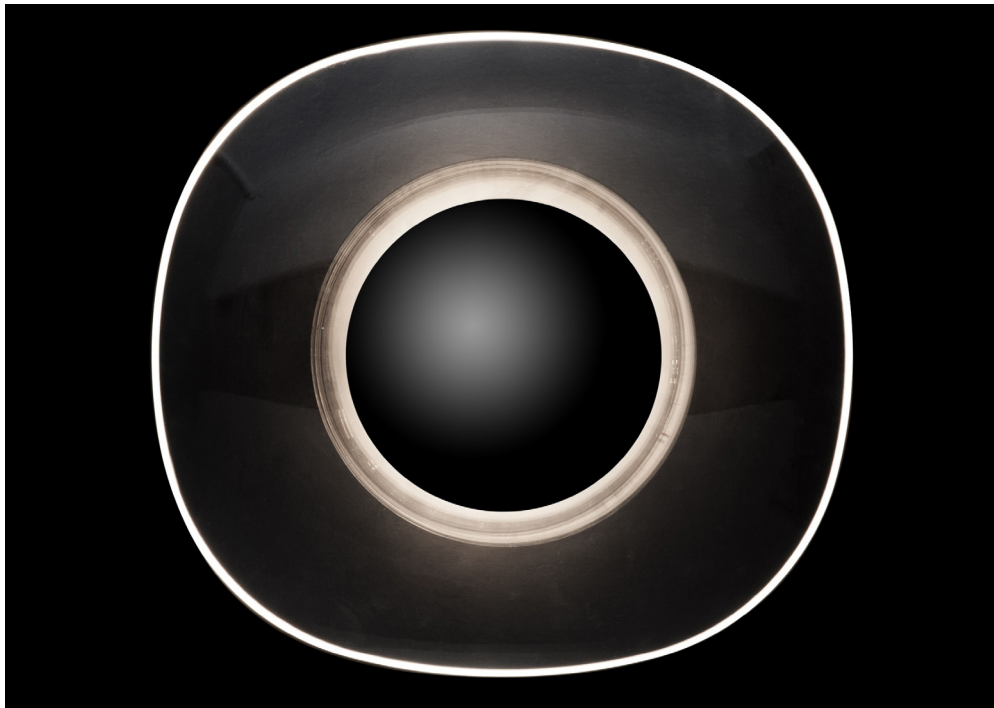

Yolk

Design: Angeletti & Ruzza

Description

Yolk is a contemporary designer lighting fixture that plays with irony and lightness. The project revolves around the concept of duality, expressed through the combination of metal and glass—two contrasting materials that both reflect and diffuse light with refined harmony.

Its name evokes the essential form of the egg, symbol of generative power and simplicity, while also embodying the creative synergy of the design duo. With its sophisticated balance and luxury lighting design appeal, Yolk transforms an everyday reference into a distinctive and elegant statement piece for luxury home lighting environments. Made in Italy.

Dimensions

11"7/8W x 10"5/8H x 3"1/2D - Cod. 169

Light source: 1 x max 60W (G9) Without bulb

Finishes & Materials

Central Diffuser: Opal satin blown glass.

Central Reflector: Metal chrome.

Outside Structure: Curved clear glass.