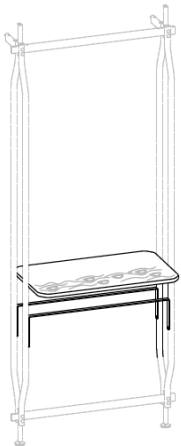

### Dimensions

98"3/8W x 17"3/4D x 91"3/4H

31"1/2W x 14"5/8D x 91"3/4H - Cod. 16.65

**C) Standard glass shelf with metal frame (Qty. 3)**

30"W x 13"3/8D x 3/8"H - Cod. 16.76

**D) Standard veneered shelf with metal frame (Qty. 4)**

30"W x 13"3/8D x 3/4"H - Cod. 16.78

**G) Kit consisting of 4 hole plugs to be used on a structure where there is no shelf (Qty. 1)**

Ø3/8" x 3/8"H - Cod. 16.81

A) Bookcase central module

## Charlotte

B) Bookcase additional module

C) Standard glass shelf

D) Standard veneered shelf

E) Storage shelf

Optional micro USB rechargeable lighting

F) Desk top

G) Kit consisting of 4 hole plugs