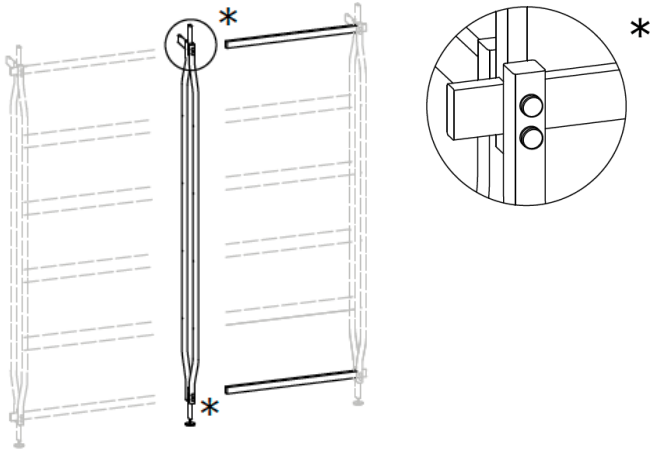

### Dimensions

98"3/8W x 17"3/4D x 91"3/4H

**E) Storage shelf with metal frame and optional micro USB rechargeable lighting (Qty. 3)**

30"3/8W x 13"3/8D x 2"H - Cod. 16.83

**F) Desk top with metal frame (Qty. 1)**

30"3/8W x 17"3/4D x 3/4"H - Cod. 16.13

**G) Kit consisting of 4 hole plugs to be used on a structure where there is no shelf (Qty. 1)**

Ø3/8" x 3/8"H - Cod. 16.81

A) Bookcase central module

## Charlotte

B) Bookcase additional module

C) Standard glass shelf

D) Standard veneered shelf

E) Storage shelf

Optional micro USB rechargeable lighting

F) Desk top

G) Kit consisting of 4 hole plugs