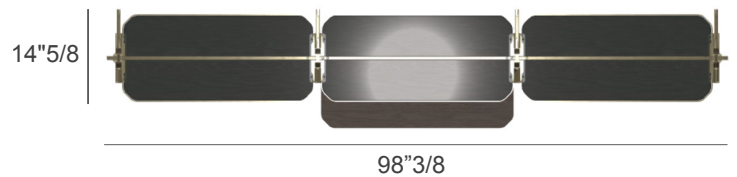

Charlotte

Dimensions

98"3/8W x 17"3/4D x 91"3/4H

Components:

A) Bookcase central module with crossbars and wall fixing equipment (Qty. 1)

35"3/8W x 14"5/8D x 91"3/4H - Cod. 16.60

B) Bookcase additional module with crossbars and wall fixing equipment (Qty. 2)

31"1/2W x 14"5/8D x 91"3/4H - Cod. 16.65

C) Standard glass shelf with metal frame (Qty. 3)

30"W x 13"3/8D x 3/8"H - Cod. 16.76

D) Standard veneered shelf with metal frame (Qty. 4)

30"W x 13"3/8D x 3/4"H - Cod. 16.78

E) Storage shelf with metal frame and optional micro USB rechargeable lighting (Qty. 3)

30"3/8W x 13"3/8D x 2"H - Cod. 16.83

F) Desk top with metal frame (Qty. 1)

30"3/8W x 17"3/4D x 3/4"H - Cod. 16.13

G) Kit consisting of 4 hole plugs to be used on a structure where there is no shelf (Qty. 1)

Ø3/8" x 3/8"H - Cod. 16.81