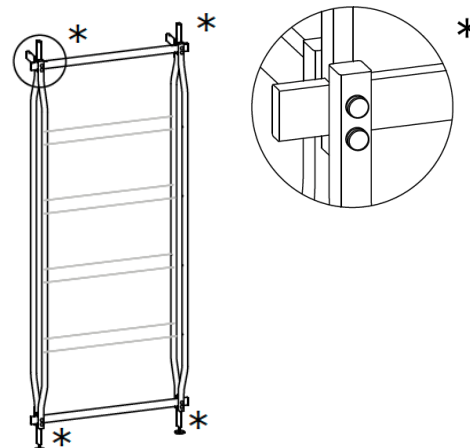

### Dimensions

98"3/8W x 17"3/4D x 91"3/4H

31"1/2W x 14"5/8D x 91"3/4H - Cod. 16.65

**C) Standard glass shelf with metal frame (Qty. 3)**

30"W x 13"3/8D x 3/8"H - Cod. 16.76

**D) Standard veneered shelf with metal frame (Qty. 4)**

30"W x 13"3/8D x 3/4"H - Cod. 16.78

**E) Storage shelf with metal frame and optional micro USB rechargeable lighting (Qty. 3)**

30"3/8W x 13"3/8D x 2"H - Cod. 16.83

**F) Desk top with metal frame (Qty. 1)**

30"3/8W x 17"3/4D x 3/4"H - Cod. 16.13

**G) Kit consisting of 4 hole plugs to be used on a structure where there is no shelf (Qty. 1)**

Ø3/8" x 3/8"H - Cod. 16.81

A) Bookcase central module