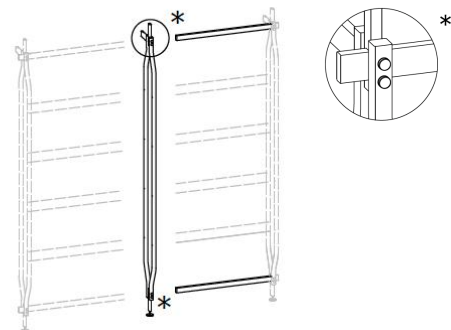

Frame: Metal.

Charlotte

Dimensions

A) 83"7/8W x 52"3/8D x 91"3/4H

B) 83"7/8W x 83"7/8D x 91"3/4H

Components:

Corner bookcase frame and crossbars with wall fixing equipment (Qty. 1 for both sizes)

52"3/8W x 52"3/8D x 91"3/4H - Cod. 16.92

17"3/8W x 17"3/8D x 3/8"H - Cod. 16.95

Outside corner glass shelf with metal frame for the outside corner bookcase version (Qty. 4 for both sizes)

21"1/4W x 11"3/8D x 3/8"H - Cod. 16.94

Standard glass shelf with metal frame (Qty. 12 for size "A" and 16 for size "B")

30"W x 13"3/8D x 3/8"H - Cod. 16.76

A) Inside corner

A) Outside corner

83"7/8

83"7/8

Charlotte

B) Inside corner

B) Outside corner

Corner bookcase frame

Bookcase additional module

Inside corner glass shelf

Outside corner glass shelf

Standard glass shelf