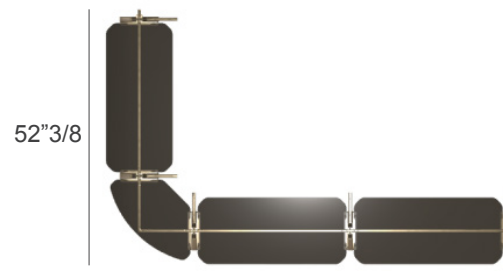

17"3/8W x 17"3/8D x 3/8"H - Cod. 16.95

Outside corner glass shelf with metal frame for the outside corner bookcase version (Qty. 4 for both sizes)

21"1/4W x 11"3/8D x 3/8"H - Cod. 16.94

Standard glass shelf with metal frame (Qty. 12 for size "A" and 16 for size "B")

30"W x 13"3/8D x 3/8"H - Cod. 16.76

A) Inside corner

A) Outside corner

83"7/8

83"7/8

Charlotte

B) Inside corner

B) Outside corner

Corner bookcase frame

Bookcase additional module

Inside corner glass shelf

Outside corner glass shelf

Standard glass shelf