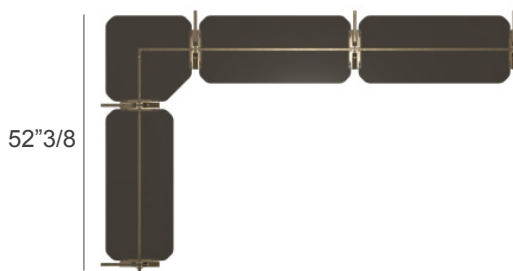

Frame: Metal.

Charlotte

Dimensions

A) 83"7/8W x 52"3/8D x 91"3/4H

B) 83"7/8W x 83"7/8D x 91"3/4H

Components:

Corner bookcase frame and crossbars with wall fixing equipment (Qty. 1 for both sizes)

52"3/8W x 52"3/8D x 91"3/4H - Cod. 16.92

17"3/8W x 17"3/8D x 3/8"H - Cod. 16.95

Outside corner glass shelf with metal frame for the outside corner bookcase version (Qty. 4 for both sizes)

21"1/4W x 11"3/8D x 3/8"H - Cod. 16.94

Standard glass shelf with metal frame (Qty. 12 for size "A" and 16 for size "B")

30"W x 13"3/8D x 3/8"H - Cod. 16.76

A) Inside corner

A) Outside corner

83"7/8

83"7/8

Charlotte

B) Inside corner

B) Outside corner