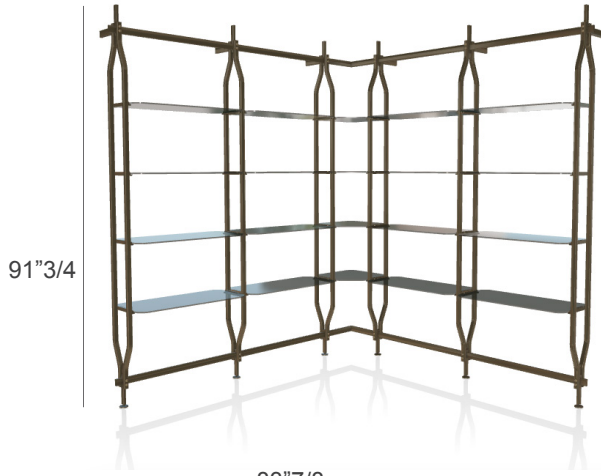

Charlotte

Design: Shannon Sadler

Description

The Charlotte Corner Bookcase brings a refined architectural presence to contemporary interiors, combining Italian craftsmanship and modern design elegance. Designed to fit seamlessly into any corner space, Charlotte is available in both inside and outside corner configurations, offering versatile solutions for luxury living environments. Perfect for displaying books, decor, or collector's pieces, its wall-fixing design ensures stability while maintaining an airy, minimalist silhouette. The geometric rhythm of the frame and the refined finishes make it a luxury designer home accessory that enhances any modern living room or study with sophistication and character.

17"3/8W x 17"3/8D x 3/8"H - Cod. 16.95

Outside corner glass shelf with metal frame for the outside corner bookcase version (Qty. 4 for both sizes)

21"1/4W x 11"3/8D x 3/8"H - Cod. 16.94

Standard glass shelf with metal frame (Qty. 12 for size "A" and 16 for size "B")

30"W x 13"3/8D x 3/8"H - Cod. 16.76

A) Inside corner

A) Outside corner

83"7/8

83"7/8

Charlotte

B) Inside corner

B) Outside corner

Corner bookcase frame

Bookcase additional module

Inside corner glass shelf

Outside corner glass shelf

Standard glass shelf