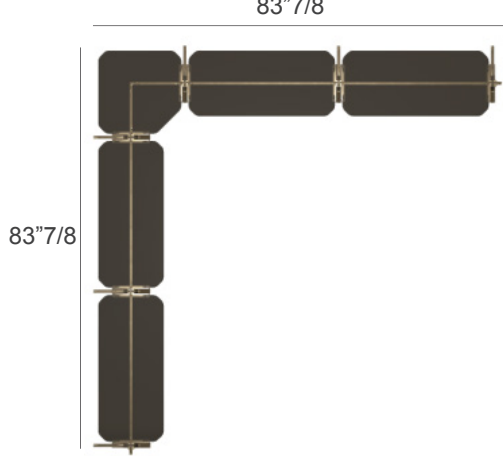

Frame: Metal.

Charlotte

Dimensions

A) 83"7/8W x 52"3/8D x 91"3/4H

B) 83"7/8W x 83"7/8D x 91"3/4H

Components:

Corner bookcase frame and crossbars with wall fixing equipment (Qty. 1 for both sizes)

52"3/8W x 52"3/8D x 91"3/4H - Cod. 16.92

17"3/8W x 17"3/8D x 3/8"H - Cod. 16.95

Outside corner glass shelf with metal frame for the outside corner bookcase version (Qty. 4 for both sizes)

21"1/4W x 11"3/8D x 3/8"H - Cod. 16.94

Standard glass shelf with metal frame (Qty. 12 for size "A" and 16 for size "B")

30"W x 13"3/8D x 3/8"H - Cod. 16.76

A) Inside corner

A) Outside corner

83"7/8

83"7/8

Charlotte

B) Inside corner

B) Outside corner

Corner bookcase frame

Bookcase additional module

Inside corner glass shelf

Outside corner glass shelf

Standard glass shelf