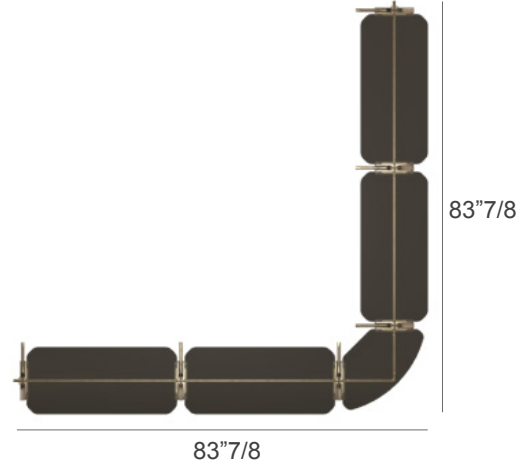

Frame: Metal.

Charlotte

Dimensions

A) 83"7/8W x 52"3/8D x 91"3/4H

B) 83"7/8W x 83"7/8D x 91"3/4H

Components:

Corner bookcase frame and crossbars with wall fixing equipment (Qty. 1 for both sizes)

52"3/8W x 52"3/8D x 91"3/4H - Cod. 16.92

17"3/8W x 17"3/8D x 3/8"H - Cod. 16.95

Outside corner glass shelf with metal frame for the outside corner bookcase version (Qty. 4 for both sizes)

21"1/4W x 11"3/8D x 3/8"H - Cod. 16.94

Standard glass shelf with metal frame (Qty. 12 for size "A" and 16 for size "B")

30"W x 13"3/8D x 3/8"H - Cod. 16.76

A) Inside corner

A) Outside corner

83"7/8

83"7/8

Charlotte

B) Inside corner

B) Outside corner

Corner bookcase frame

Bookcase additional module

Inside corner glass shelf

Outside corner glass shelf

Standard glass shelf