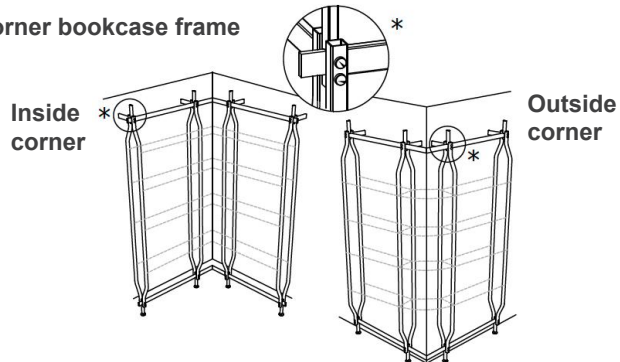

Frame: Metal.

Charlotte

Dimensions

A) 83"7/8W x 52"3/8D x 91"3/4H

B) 83"7/8W x 83"7/8D x 91"3/4H

Components:

Corner bookcase frame and crossbars with wall fixing equipment (Qty. 1 for both sizes)

52"3/8W x 52"3/8D x 91"3/4H - Cod. 16.92

17"3/8W x 17"3/8D x 3/8"H - Cod. 16.95

Outside corner glass shelf with metal frame for the outside corner bookcase version (Qty. 4 for both sizes)

21"1/4W x 11"3/8D x 3/8"H - Cod. 16.94

Standard glass shelf with metal frame (Qty. 12 for size "A" and 16 for size "B")

30"W x 13"3/8D x 3/8"H - Cod. 16.76

A) Inside corner

A) Outside corner

83"7/8

83"7/8

Charlotte

B) Inside corner

B) Outside corner

Corner bookcase frame

Bookcase additional module

Inside corner glass shelf

Outside corner glass shelf

Standard glass shelf