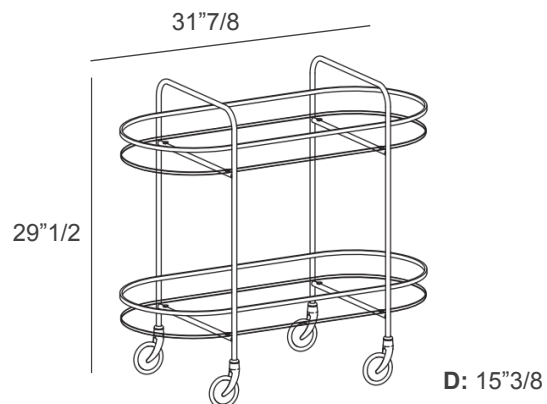

Chic

Design: Bernhardt & Vella

Description

Inspired by the iconic food trolleys of the 1950s, Chic reinterprets vintage charm through a modern and sophisticated lens. Its metal structure outlines a fluid silhouette, where curved and sinuous lines gracefully frame the oval shelves, creating a perfect balance between retro elegance and contemporary design.

Ideal as a serving trolley or decorative accent, Chic embodies refined versatility, seamlessly fitting into modern luxury interiors with its timeless allure and understated sophistication.

Made in Italy.

Dimensions

31"7/8W x 15"3/8D x 29"1/2H - Cod. 08.40

Finishes & Materials

Top: Transparent Glass, Glossy Lacquered Glass, Mirrored Glass, Velvet Matt Anti-Scratch Glass and Matt or Glossy SuperMarble.

Frame: Metal.