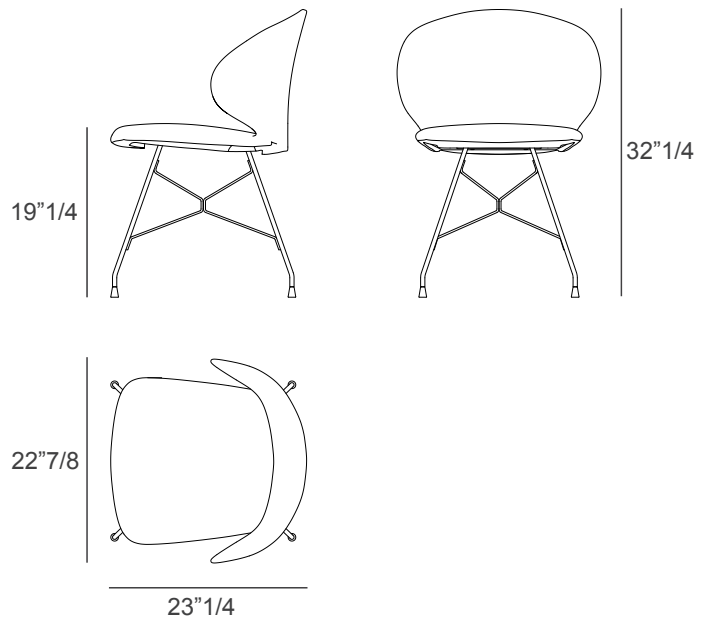

## *Description*

This modern chair features a distinctive spider base that enhances its architectural character and sense of lightness. The dynamic geometry of the structure adds an element of functional beauty, offering both stability and visual movement.

## *Dimensions*

22"7/8W x 23"1/4D x 32"1/4H - Cod. 34.83

Seat height: 19"1/4