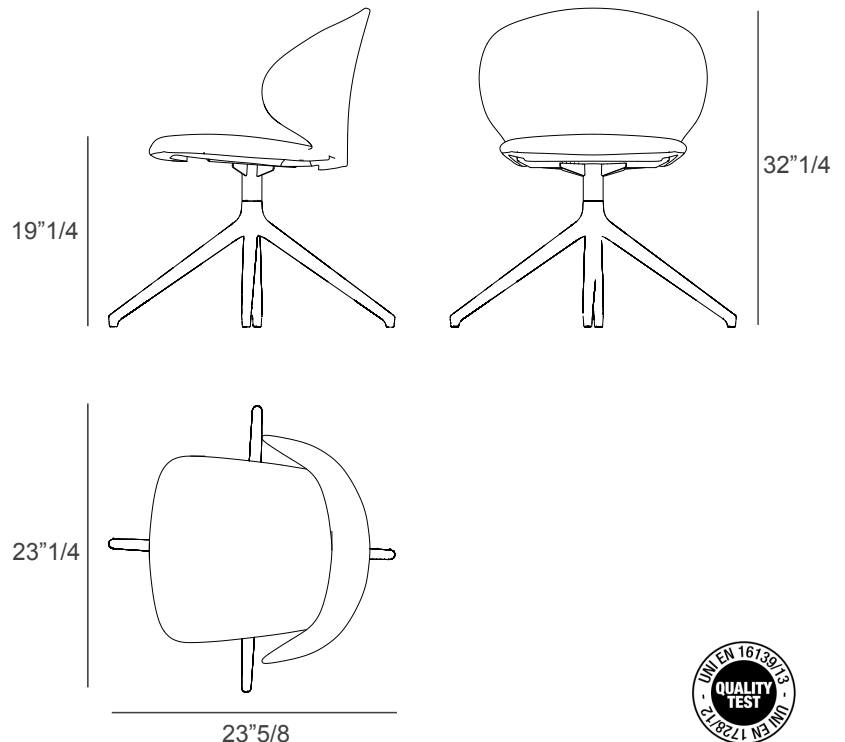

Drop

Design: Pucci & Dondoli

Description

With its graceful swivel base, this version embodies the perfect balance between comfort and versatility. Its luxury design allows smooth movement without compromising on aesthetic appeal.

Elegant and contemporary, it adapts seamlessly to refined home or professional environments, standing as a premium designer piece that unites practicality and sophistication.

Made in Italy.

Dimensions

23"1/4W x 23"5/8D x 32"1/4H - Cod. 34.84

Seat height: 19"1/4

Finishes & Materials

Cover: Eco-Leather, Fabric, Velvet and Leather.

Frame: Metal.