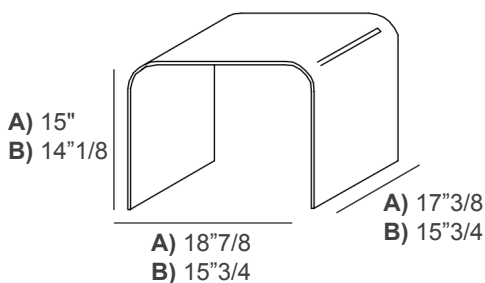

Igloo

Description

The Igloo side table stands out for its distinctive silhouette, defined by a single curved glass band that captures the essence of purity and contemporary elegance. Its minimal design enhances any space with a sense of lightness and sophistication, making it a timeless piece of modern décor.

Offered in two different sizes, the Igloo side tables can be used individually as elegant standalone elements or combined for a dynamic and harmonious nested composition. Made in Italy.

Dimensions

A) Single: 18"7/8W x 17"3/8D x 15"H - Cod. 06.70

B) Single: 15"3/4W x 15"3/4D x 14"1/8H - Cod. 06.71

C) Nested: 18"7/8W x 17"3/8D x 15"H - Cod. 06.70 + 06.71

Finishes & Materials

Structure: Curved glass.

Single

Nested