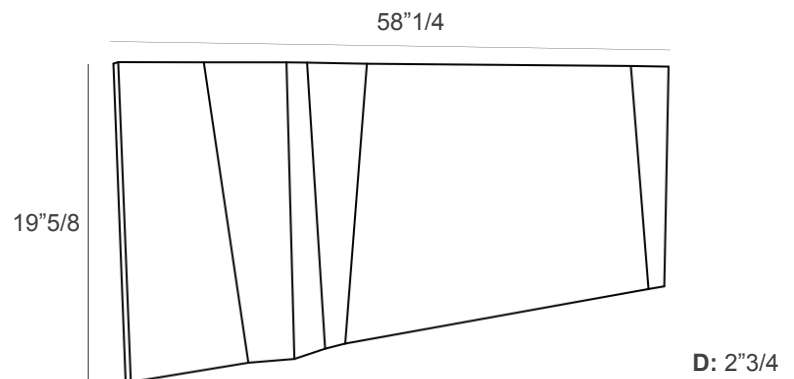

Illusion

Design: Ennio Pasini

Description

Elegant and refined, this mirror transforms simplicity into sophisticated artistry. Its faceted surface gracefully scatters light along its entire length, creating dynamic reflections and captivating plays of color that reinterpret reality with a touch of poetry and charm. Each angle reveals new nuances, bringing movement and brilliance to any interior.

Made in Italy.

Dimensions

58"1/4W x 19"5/8H x 2"3/4D - Cod. Cod. 07.60

Finishes & Materials

Surface: Mirrored glass.