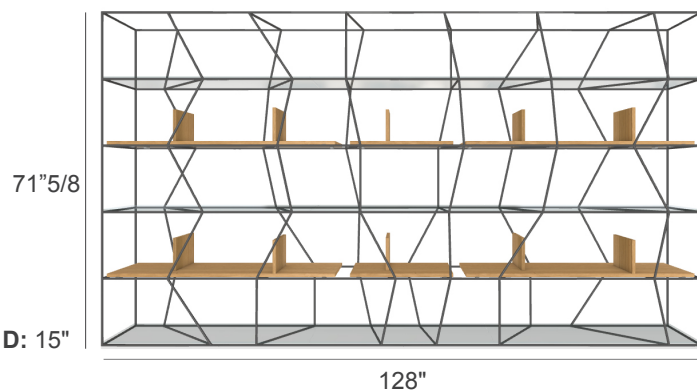

Made in Italy.

Finishes & Materials

Frame: Metal.

Shelves: Metal, Matt or Glossy SuperMarble, SuperCeramic, Hide Leather, Veneer and Transparent Glass.

Lexington

Dimensions

A) 49"1/4W x 15"D x 71"5/8H - Cod. 16.15

B) 88"5/8W x 15"D x 71"5/8H - Cod. 16.16

C) 128"W x 15"D x 71"5/8H - Cod. 16.58

D) 167"3/8W x 15"D x 71"5/8H - 1 lateral module (Cod. 16.17) + 3 central modules (Cod. 16.18)

E) 206"5/8W x 15"D x 71"5/8H - 1 lateral module (Cod. 16.17) + 4 central modules (Cod. 16.18)

A)

It includes 5 shelves in:

- Metal - **Cod. 16.19** (Qty. 1)
- SuperMarble or SuperCeramic - **Cod. 16.20** (Qty. 1)
- Hide Leather - **Cod. 16.21** (Qty. 1)
- Veneer - **Cod. 16.22** (Qty. 1)
- Transparent Glass - **Cod. 16.29** (Qty. 1)

C)

It included 9 shelves in:

- Veneer - **Cod. 16.22** (Qty. 2)
- Veneer - **Cod. 16.26** (Qty. 4)
- Transparent Glass - **Cod. 16.27** (Qty. 1)
- Transparent Glass - **Cod. 16.28** (Qty. 2)

Lexington

D)

It includes 22 shelves in: