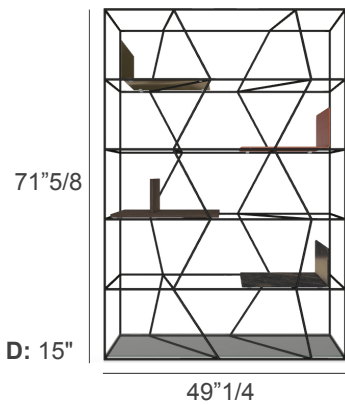

Lexington

Dimensions

A) 49"1/4W x 15"D x 71"5/8H - Cod. 16.15

B) 88"5/8W x 15"D x 71"5/8H - Cod. 16.16

C) 128"W x 15"D x 71"5/8H - Cod. 16.58

D) 167"3/8W x 15"D x 71"5/8H - 1 lateral module (Cod. 16.17) + 3 central modules (Cod. 16.18)

E) 206"5/8W x 15"D x 71"5/8H - 1 lateral module (Cod. 16.17) + 4 central modules (Cod. 16.18)

A)

It includes 5 shelves in:

- Metal - **Cod. 16.19** (Qty. 1)
- SuperMarble or SuperCeramic - **Cod. 16.20** (Qty. 1)
- Hide Leather - **Cod. 16.21** (Qty. 1)
- Veneer - **Cod. 16.22** (Qty. 1)
- Transparent Glass - **Cod. 16.29** (Qty. 1)

B)