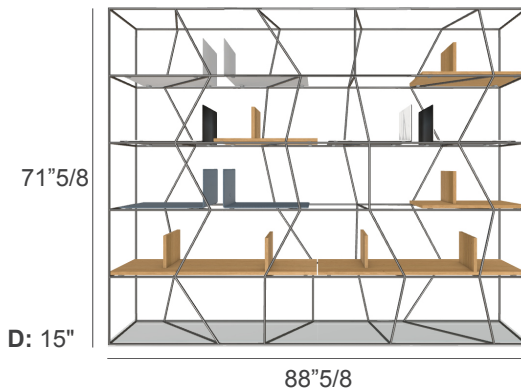

It includes 13 shelves in:

- Metal - **Cod. 16.19** (Qty. 2)
- SuperMarble or SuperCeramic - **Cod. 16.20** (Qty. 3)
- Hide Leather - **Cod. 16.21** (Qty. 2)
- Veneer - **Cod. 16.22** (Qty. 3)
- Veneer - **Cod. 16.25** (Qty. 2)
- Transparent Glass - **Cod. 16.28** (Qty. 2)

C)