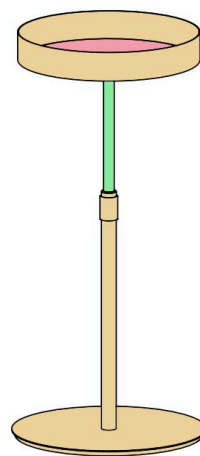

### Description

Lift is a refined and versatile side table that effortlessly adds a touch of chic sophistication to any interior. Designed with elegance and functionality in mind, it features an adjustable height system, allowing it to adapt seamlessly to different spaces and uses — from luxury living rooms to modern family room furniture settings. Perfect for pairing with other pieces from a high-end furniture collection, Lift embodies the essence of Italian luxury design, combining style with everyday practicality. Made in Italy.

### Dimensions

Ø13"3/8 x 19"5/8MinH to 32"1/4MaxH  
(Adjustable height) - Cod. 08.39

#### Color reference

**Adjustable height:**  
- Min. 19"5/8  
- Max. 32"1/4

Ø13"3/8

### Finishes & Materials

**Top:** Glossy Lacquered Glass, Veler Matt Anti-Scratch Lacquered Glass, Matt & Glossy Supermarble.  
**Top Edge, Column & Base:** Metal.