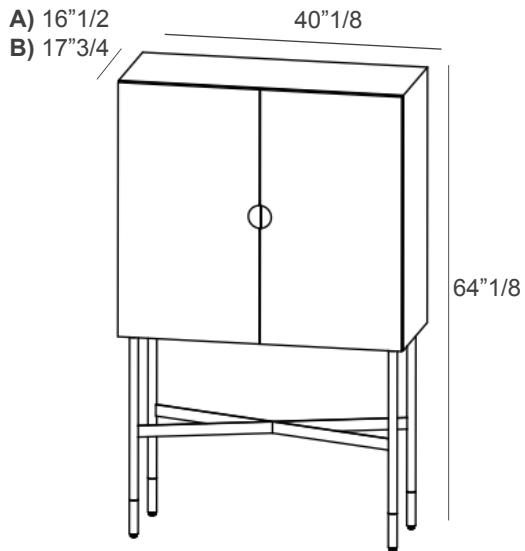

Madison

Design: Studio Contromano

Description

The Madison bar cabinet is a masterpiece of modern luxury furniture design, where refined aesthetics meet functional innovation. Two elegant doors open to reveal a clear glass shelf, a sophisticated mirrored back, illuminated by a sensor-activated light (micro USB rechargeable) that enhances its luxurious allure. Also available in the Superior version, Madison features internal drawers, a bottle rack, and a cup holder in fine wood, blending practicality with timeless elegance. Designed to become a statement piece, this bar cabinet integrates effortlessly into luxury home furniture collections, elevating any contemporary living room with its refined character and Italian craftsmanship. Made in Italy.

Finishes & Materials

Top, Frontal & Side Panels: Matt Lacquered Wood, Matt or Glossy SuperMarble.

Frame, Handles & Feet: Metal.

Inside Shelves: Clear Glass.

Inside Back: Mirrored.

Superior Version Inside Drawers, Bottle Compartment & Wine Glass Holder: Solid Wood.

Madison

Dimensions

A) Standard: 40"1/8W x 16"1/2D x 64"1/8H - Cod. 15.50LL / Cod. 15.50SP

B) Superior: 40"1/8W x 17"3/4D x 64"1/8H - Cod. 15.51SP

Superior version inside detail:
Drawers, Bottle Compartment &
Wine Glass Holder.