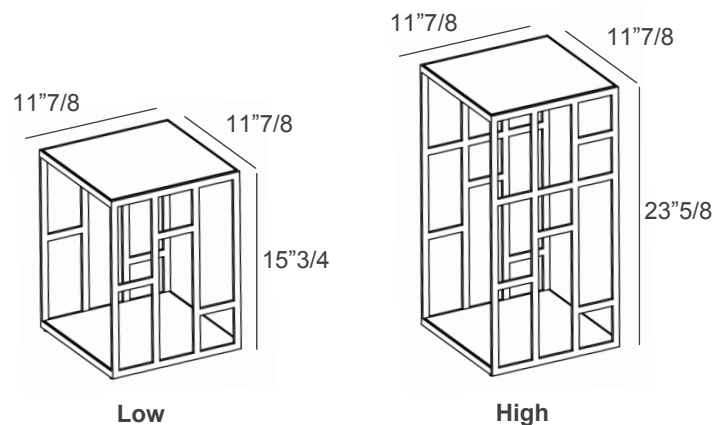

Manhattan

Design: Molteni

Description

Manhattan side table stands tall and elegant, much like the silhouette of New York's iconic skyscrapers. Its refined geometric design features a network of intersecting lines that create a sophisticated grid, offering both visual lightness and functional practicality. The integrated magazine rack enhances its versatility, making it a perfect blend of form and function. Ideal for luxury living room furniture sets, Manhattan expresses the timeless essence of Italian luxury furniture design, where craftsmanship meets architectural inspiration. A true statement piece in any contemporary furniture collection, it embodies the distinctive character of a high-end brand devoted to elegance and innovation. Made in Italy.

Dimensions

Low: 11"7/8 x 11"7/8D x 15"3/4H - Cod. 07.40

High: 11"7/8 x 11"7/8D x 23"5/8H - Cod. 07.41

Finishes & Materials

Top & Base: Glossy Lacquered Glass and Velvet Matt Anti-Scratch Lacquered Glass.

Frame: Metal.