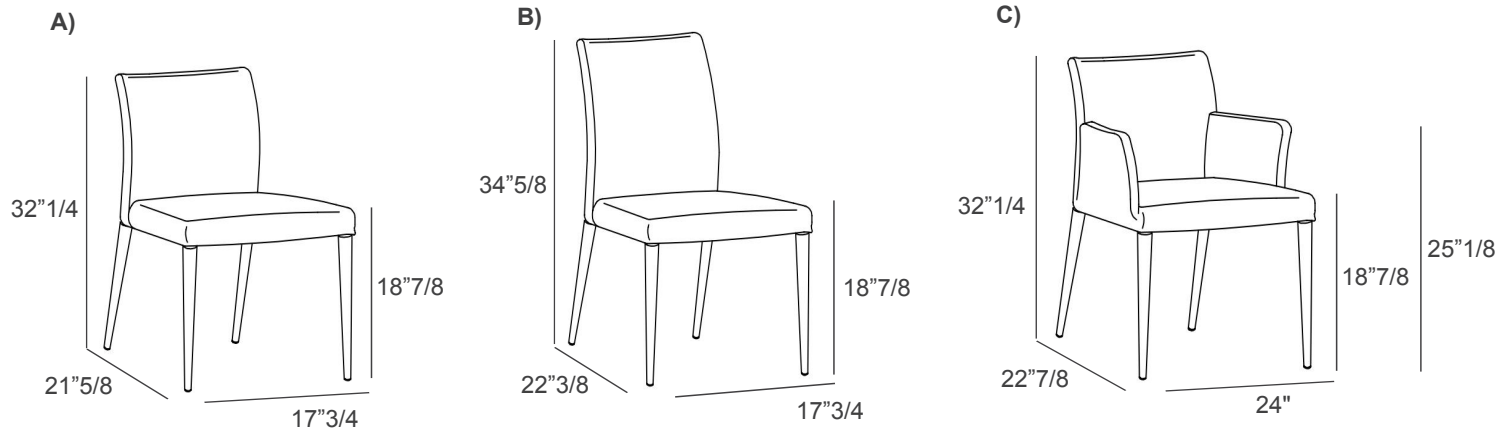

Mila

Design: Molteni

Description

A refined expression of contemporary design, this chair embodies functional beauty and modern sophistication. Its sleek silhouette and harmonious proportions make it a timeless statement piece within any luxury modern living room furniture or designer dining setting. Crafted with Italian precision and a focus on elegant simplicity, it merges innovation and refinement to achieve a perfect balance between aesthetic appeal and comfort — a true icon of luxury furniture. Made in Italy.

Dimensions

A) 17³/₄W x 21⁵/₈D x 32¹/₄H - **Seat height: 18¹/₂** - Cod. 40.21

B) 17³/₄W x 22³/₈D x 34⁵/₈H - **Seat height: 18¹/₂** - Cod. 40.22

C) 24"W x 22⁷/₈D x 32¹/₄H - **Seat height: 18⁷/₈** - **Armrests height: 25¹/₈** - Cod. 40.21