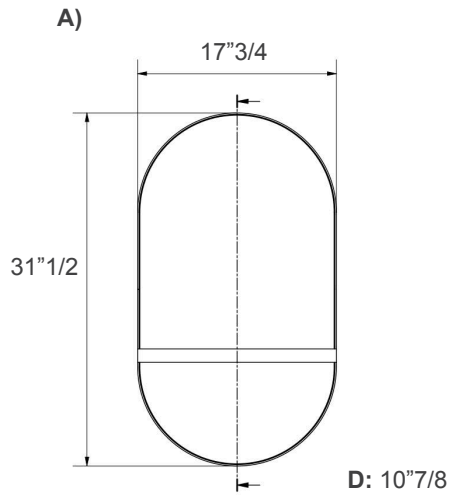

Shelf: Mirrored Glass and Matt or Glossy SuperMarble.

Frame: Metal.

Pill

Dimensions

A) 17"3/4W x 31"1/2H x 10"7/8D - Cod. 09.27

B) 17"3/4W x 55"1/8H x 10"7/8D - Cod. 09.28

Color reference

Surface