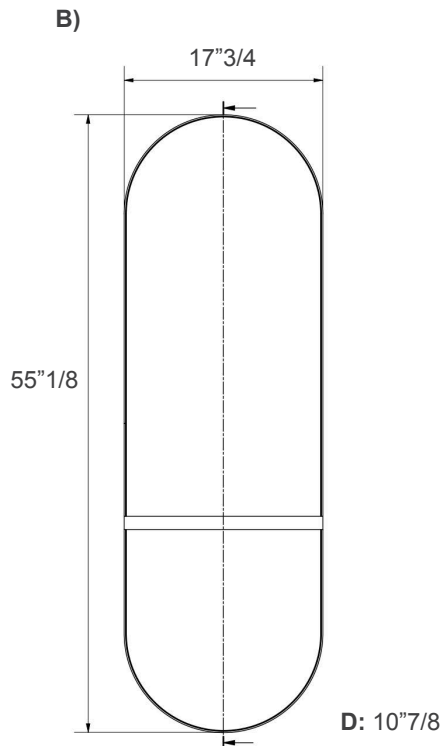

Pill

Dimensions

A) 17"3/4W x 31"1/2H x 10"7/8D - Cod. 09.27

B) 17"3/4W x 55"1/8H x 10"7/8D - Cod. 09.28

Color reference

Surface

Shelf

Frame

Color reference

Surface

Shelf

Frame