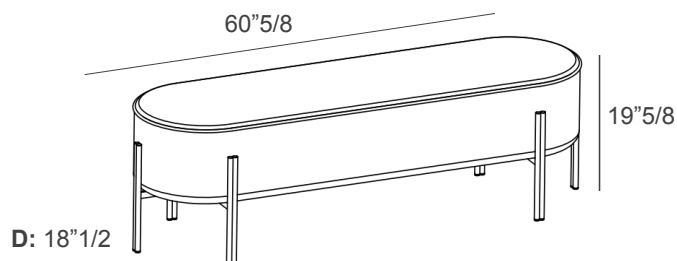

### *Description*

Puffoso Bench combines elegance, comfort, and versatility in a refined contemporary form. Its soft, elongated silhouette offers a generous and comfortable seat, perfect for living areas, bedrooms, or entrance spaces. Designed with the same ergonomic and sculptural character as the ottoman version, it functions as both a practical seating solution and a sophisticated decorative element, bringing a sense of modern warmth and style to any environment. Made in Italy.

### *Dimensions*

60"5/8W x 18"1/2D x 19"5/8H - Cod. 40.98