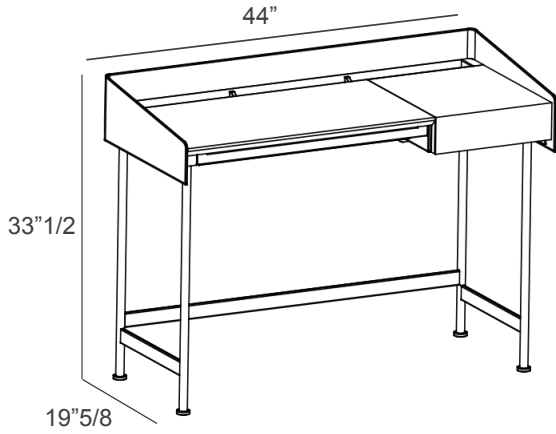

Finishes & Materials

Top: Veneer Wood.

Outer Edge: Leather or Metal.

Organizers: Leather.

Flap Secret Compartment: Matt Lacquered Wood, SuperCeramic, Matt or Glossy SuperMarble.

Frame: Metal.

Secret

Dimensions

44"W x 19"5/8D x 33"1/2H - Cod. 06.40 / 06.41

Color references

Version A

Version B