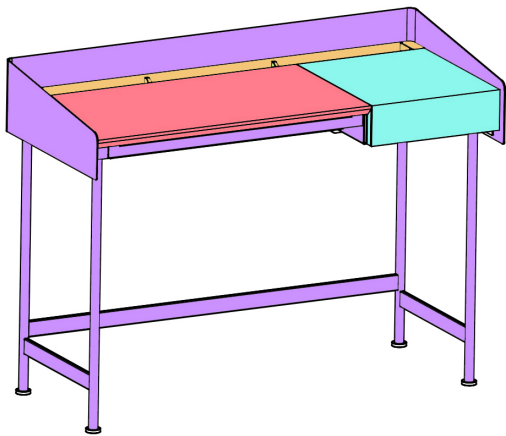

Secret

Design: Luca Roccadadria

Description

Secret is a refined piece that gracefully combines two souls — a vanity and a desk — merging beauty and practicality into one. Its sophisticated and exclusive design evokes a sense of timeless elegance, encouraging slow, thoughtful moments in the modern home. The clean geometry of the structure contrasts with the warmth of the wooden top, enhanced by the outer edge, which can be made of metal or crafted in a delicate leather covering available with matching or contrasting stitching. At its heart lies a precious storage compartment, crafted in wood or SuperMarble, featuring an elegant organizer for personal objects. Perfect for both private spaces and refined hospitality interiors, Secret reflects the balance between functionality and style that defines Italian luxury furniture. Made in Italy.

Finishes & Materials

Top: Veneer Wood.

Outer Edge: Leather or Metal.

Organizers: Leather.

Flap Secret Compartment: Matt Lacquered Wood, SuperCeramic, Matt or Glossy SuperMarble.

Frame: Metal.

Secret

Dimensions

44"W x 19"5/8D x 33"1/2H - Cod. 06.40 / 06.41

Color references

Version A

Version B