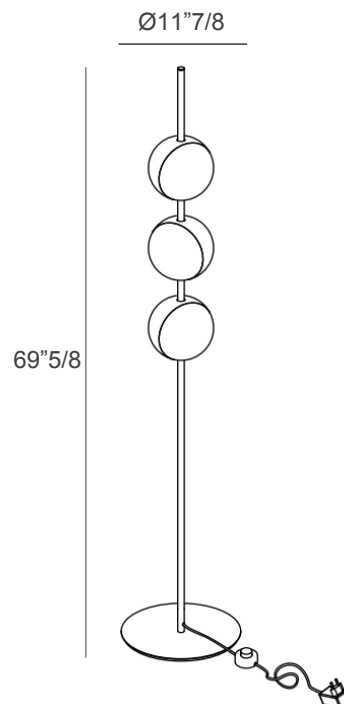

## Sferatus

### *Description*

Graceful and contemporary, this floor lamp embodies the essence of modern luxury lighting. Its elegant silhouette features partially mirrored borosilicate glass spheres that diffuse light in a delicate interplay of reflections and shadows, creating an atmosphere of warmth and sophistication. The sculptural metal structure supports each element with refined balance, transforming light into a statement of chic, designer elegance. Perfect for luxury home lighting and high-end interiors, this luxury lighting fixture merges artistic craftsmanship with functional beauty, offering a timeless expression of sophisticated contemporary design. Made in Italy.

### *Dimensions*

Ø11"7/8 x 69"5/8H - Cod. 56.50

### *Finishes & Materials*

**Spheres:** Partially mirrored borosilicate glass.

**Frame:** Metal.