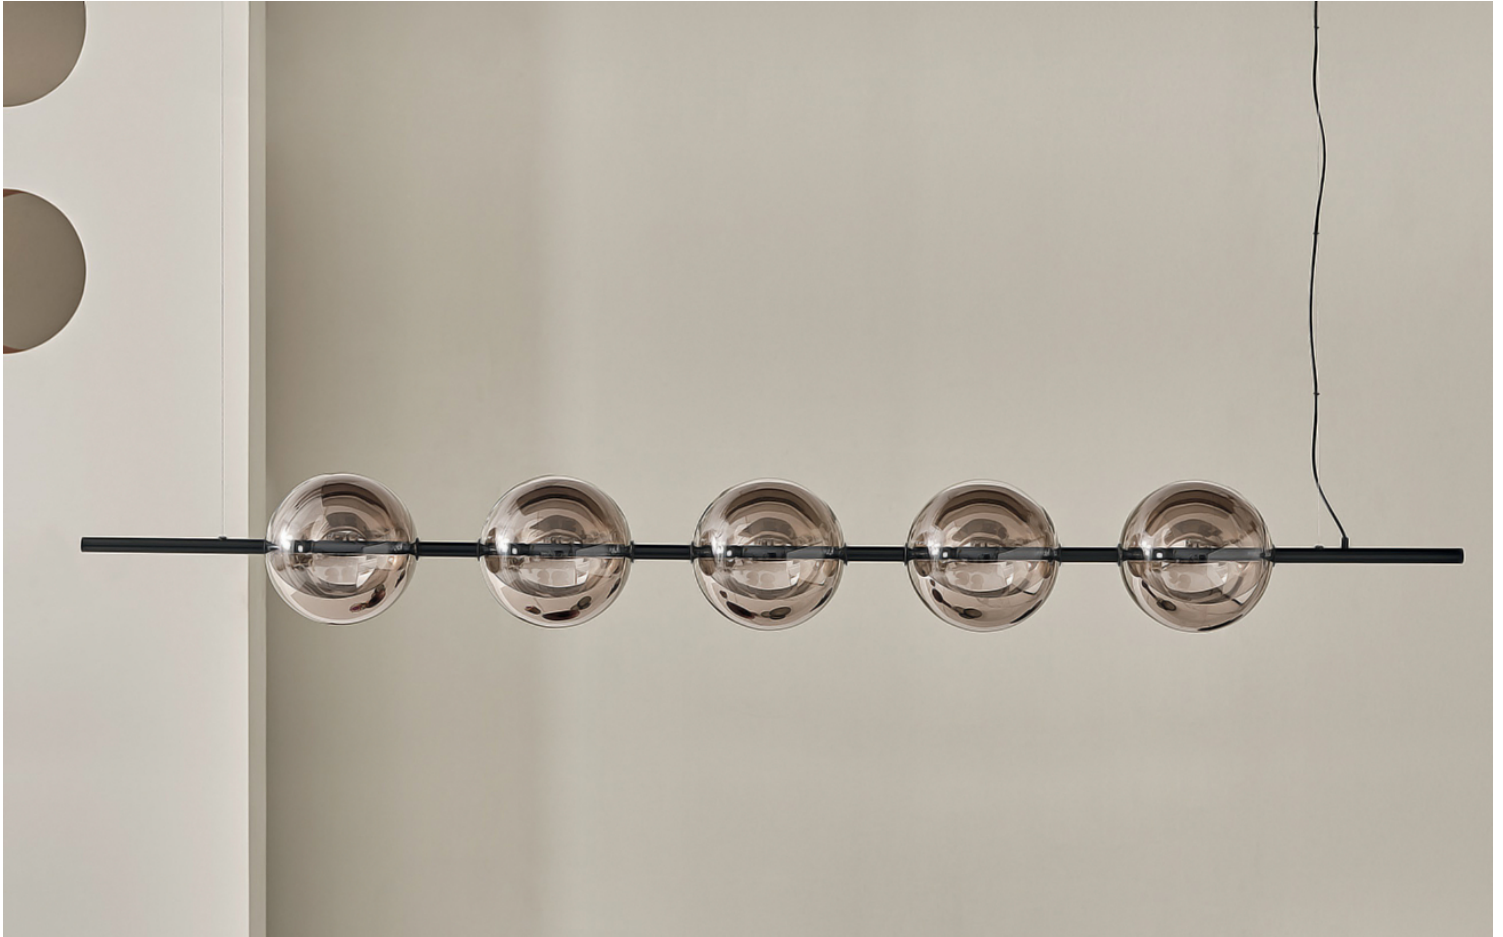

Sferatus

Description

The partially mirrored borosilicate glass spheres create a mesmerizing play of light and shadow, amplifying brightness with a captivating reflective effect. Their poetic delicacy transforms illumination into emotion, radiating a soft yet distinctive glow that enriches any environment.

Designed with precision and artistry, this piece exemplifies luxury designer lighting, blending contemporary lighting design with timeless elegance.

Its sculptural presence and luminous harmony make it a refined addition to sophisticated interiors seeking high end light fixtures that elevate atmosphere and style. Made in Italy.

Finishes & Materials

Spheres: Partially mirrored borosilicate glass.

Frame: Metal.

Sferatus

Dimensions

A) 44"7/8W x 7"D x 7"H + 153"1/2MaxH of Cable (Adjustable height) - Cod. 56.48
LED 17W - 2100 Lm - 3000K included

B) 63"3/4W x 7"D x 7"H + 153"1/2MaxH of Cable (Adjustable height) - Cod. 56.49
LED 27W - 3400 Lm - 3000K included