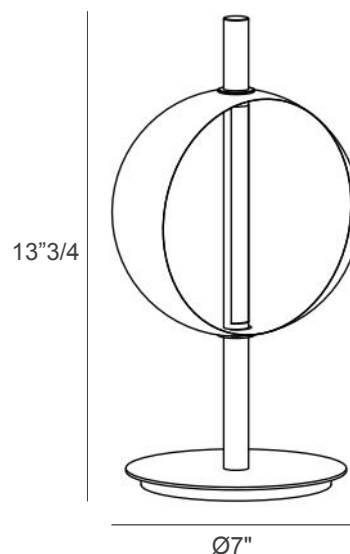

Sferatus

Description

Refined and poetic, this luxury table lamp captures the essence of contemporary elegance through its delicate silhouette. The sphere reflects and diffuses light with subtle brilliance, creating a mesmerizing play of luminosity and shadow.

A true example of luxury designer lighting, it brings a chic and timeless touch to both residential and refined contract environments. Made in Italy.

Light source: LED 4W - 700 Lm - 3000K included

Dimensions

Ø7" x 13"3/4H - Cod. 56.47

Finishes & Materials

Sphere: Partially mirrored borosilicate glass.
Frame: Metal.