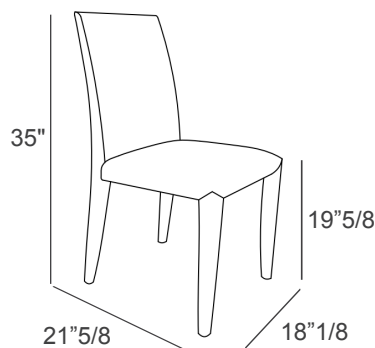

High fixed backrest