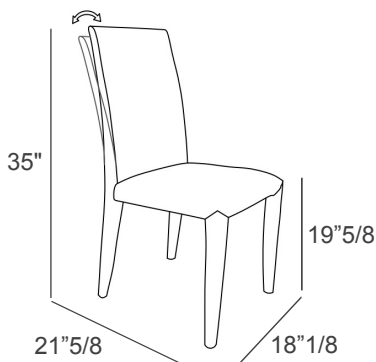

Finishes & Materials

Frame: Metal.

Upholstery: Eco-Leather, Fabric, Velvet and Leather.

High flexible backrest