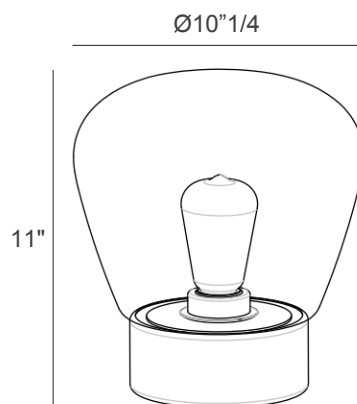

### *Description*

Table lamp in blown white glass, designed to bring a sense of refined elegance and contemporary charm to any space. Whether placed on a coffee table or sideboard, its soft and diffused lighting creates an intimate and sophisticated atmosphere, enhancing the room with a warm, inviting glow.

### *Dimensions*

Ø10"1/4 x 11"H - Cod. 56.17