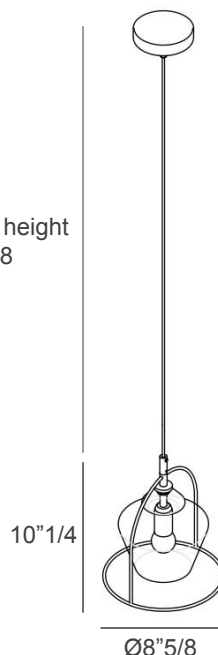

Swing

Design: Marco Corti

Description

Suspension lamp designed to create a refined atmosphere through diffused light and exquisite blown glass shades. The sleek metal structure enhances the modern and elegant character of each piece, embodying the essence of luxury lighting design. Perfect for both residential and contract spaces, this contemporary lighting collection blends artistic craftsmanship with functional sophistication. Each pendant becomes a statement piece, reflecting the harmony and innovation typical of high-end designer lighting and modern luxury interiors. Made in Italy.

Light source: 1 x Max 20W (CFL / LED) E14
(light bulb not included)

Dimensions

Ø8"5/8 x 10"1/4H + 49"5/8MaxH of Cable (Adjustable height)
- Cod. 56.10

Adjustable height
up to 49"5/8

Finishes & Materials

Lampshade: Hand floating glass.
Frame: Metal.