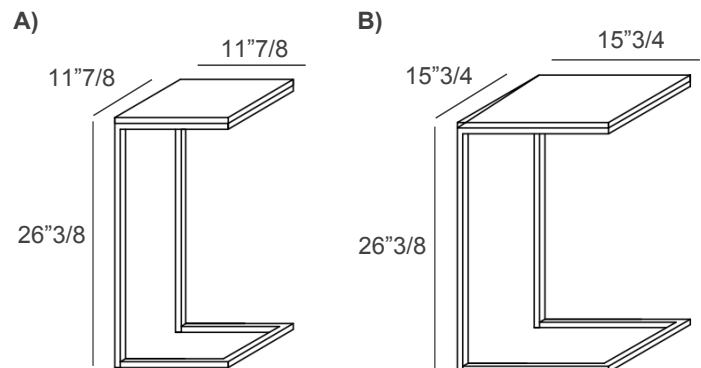

Tower

Description

Tower is a versatile and elegant side table designed to adapt seamlessly to modern living. Its smart proportions and functional design allow it to be paired with a sofa as a convenient surface for working or dining, or placed beside the bed as a refined and movable nightstand. The clean geometry and elevated structure give Tower a light, architectural appeal that perfectly complements any contemporary furniture setting.

Dimensions

A) 11"7/8W x 11"7/8D x 26"3/8H - Cod. 06.64

B) 15"3/4W x 15"3/4D x 26"3/8H - Cod. 06.65

Finishes & Materials

Top: Veneer, Lacquered Wood and Natural Marble.
Frame: Metal.