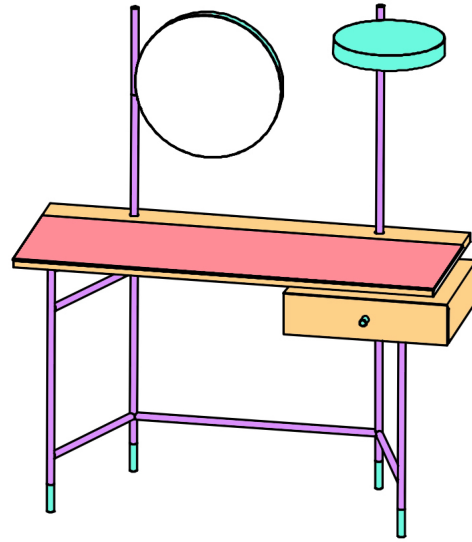

Color reference

TOP

FRAME

DRAWER & TOP SUPPORT

DECORATIVE DETAILS