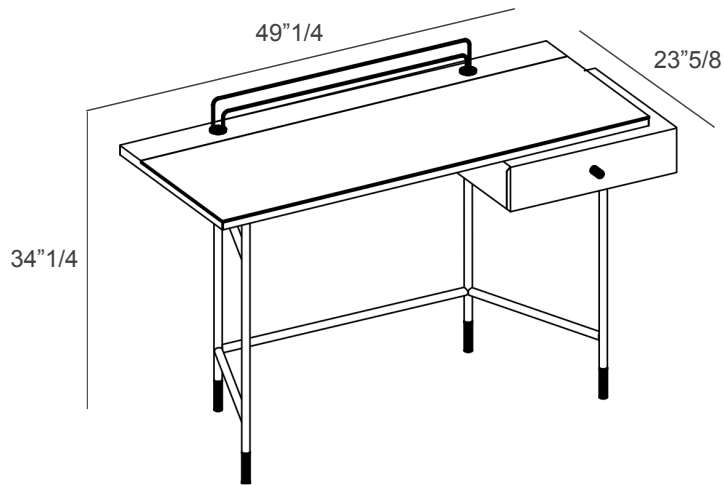

Made in Italy.

Finishes & Materials

Top: Matt & Glossy SuperMarble.

Drawer & Top Support: Matt Lacquered Wood.

Frame: Metal.

Decorative Details & Feet: Lacquered Steel.

Vanity

Dimensions

49"1/4W x 23"5/8D x 34"1/4H - Cod. 06.49

Color reference