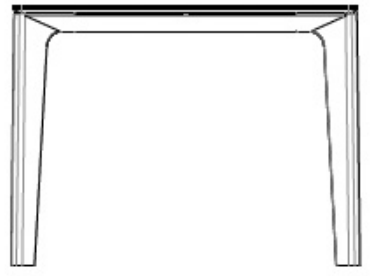

Frame: Metal.

Legs: Solid wood.

Please note: The available finishes for the top vary depending on the size of the table.

Versus

Dimensions

- A) 63"W x 35"3/8D x 29"1/2H - Cod. 20.51
- B) 78"3/4W x 39"3/8D x 29"1/2H - Cod. 20.52
- C) 98"3/8W x 39"3/8D x 29"1/2H - Cod. 20.54

- A) 63"
- B) 78"3/4
- C) 98"3/8

29"1/2

- A) 35"3/8
- B - C) 39"3/8