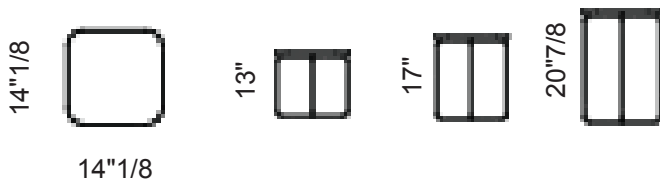

Benny

Design: Studio Kronos

Description

Coffee table with frame in embossed titanium or black lacquered steel, or with base in Bronze and Brushed Bronze top frame. Mirrored bronze glass top. Made in Italy.

Benny

Dimensions

Side Table A: 14"1/8W x 14"1/8D x 13"H

Side Table B: 14"1/8W x 14"1/8D x 17"H

Side Table C: 14"1/8W x 14"1/8D x 20"7/8"H

Square A: 23"5/8W x 23"5/8D x 11"H

Square B: 23"5/8W x 23"5/8D x 15"H

Square C: 23"5/8W x 23"5/8D x 18"7/8"H

Square D: 39"W x 39"D x 11"H

Side Table A/B/C

Square A/B/C

Square D