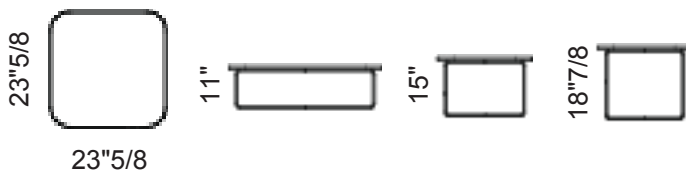

Benny

Dimensions

Side Table A: 14"1/8W x 14"1/8D x 13"H

Side Table B: 14"1/8W x 14"1/8D x 17"H

Side Table C: 14"1/8W x 14"1/8D x 20"7/8"H

Square A: 23"5/8W x 23"5/8D x 11"H

Square B: 23"5/8W x 23"5/8D x 15"H

Square C: 23"5/8W x 23"5/8D x 18"7/8"H

Square D: 39"W x 39"D x 11"H

Side Table A/B/C

Square A/B/C

Square D