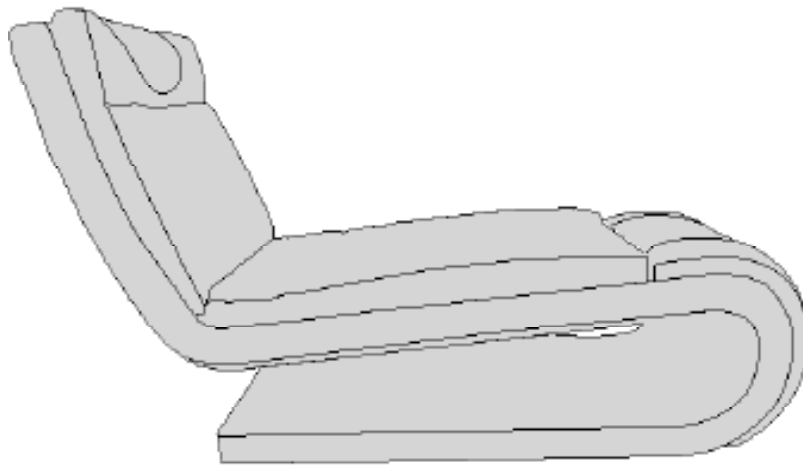

## *Description*

The Andamentolento Chaise Lounge is a masterpiece of designer furniture defined by its contemporary, "S"-shaped silhouette. It appears effortlessly suspended, combining a sleek, rigid outer shell with a plush, soft cushion inside. Upholstered in premium leather, this stunning piece offers a perfect balance of structural elegance and supreme comfort for a refined living space. This luxurious piece of Italian luxury furniture is certified "Mascheroni srl Made in Italy".

### *Dimensions*

**Size:** 67"W x 22"3/8D x 17"3/4H

39"3/8

D. 23"5/8

67"

- Solid wood

- Cushions foam rubber non-deformable with Dacron covering. Possibilities: soft - medium - hard

- Birch shaped wood