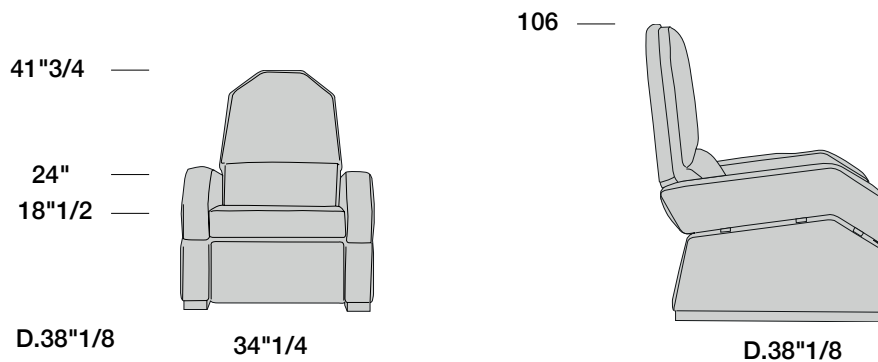

Cosmic

Description

The Cosmic project by Mascheroni, inspired by private space shuttle seating, brings luxury and comfort to home cinema with an innovative approach to interior design. Each seat offers adjustable reclining positions via integrated armrest controls, ensuring maximum comfort through ergonomic design, Mascheroni's premium leathers, and durable, non-deformable padding. Featuring a steel frame, curved birch structure, and leather-covered base, every handmade piece is marked with an engraved "Mascheroni srl Made in Italy" plate to certify its authenticity.

Cosmic

Dimensions

Single unit: 34"1/4W x 38"1/8D x 41"3/4H (SH: 18"1/2 , AH: 24")

Side unit: 28"3/4W x 38"1/8D x 41"3/4H (SH: 18"1/2 , AH: 24")

Single seat:

Side unit:

Two element composition: