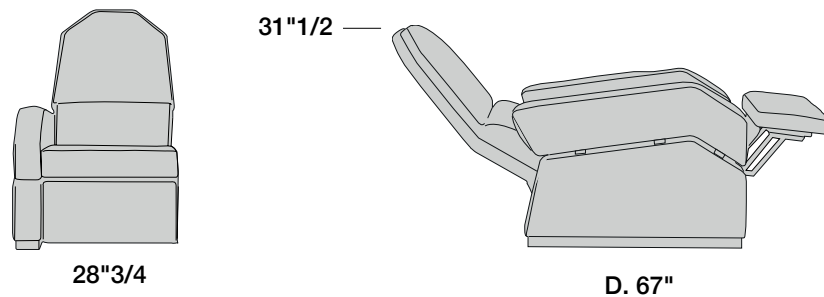

Cosmic

Description

The Cosmic project by Mascheroni, inspired by private space shuttle seating, brings luxury and comfort to home cinema with an innovative approach to interior design. Each seat offers adjustable reclining positions via integrated armrest controls, ensuring maximum comfort through ergonomic design, Mascheroni's premium leathers, and durable, non-deformable padding. Featuring a steel frame, curved birch structure, and leather-covered base, every handmade piece is marked with an engraved "Mascheroni srl Made in Italy" plate to certify its authenticity.

Cosmic

Dimensions

Single unit: 34"1/4W x 38"1/8D x 41"3/4H (SH: 18"1/2 , AH: 24")

Side unit: 28"3/4W x 38"1/8D x 41"3/4H (SH: 18"1/2 , AH: 24")

Single seat:

Side unit:

Two element composition: