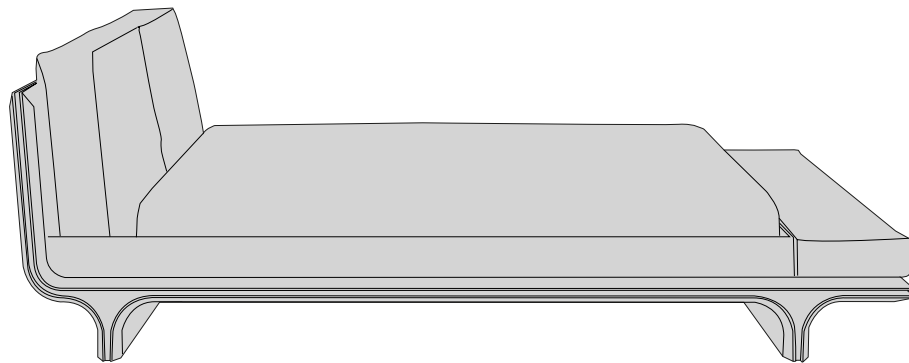

Jazz Benny

Description

The Jazz Benny Bed is a piece of sophisticated contemporary furniture designed for lasting luxury and comfort. Its sturdy foundation relies on a solid wood structure and a steel frame for long-lasting stability. The bed features indestructible foam padding with a Dacron cover for exceptional shape retention and comfort. Made-to-measure options ensure the perfect fit for your space, creating a truly bespoke sleeping sanctuary. This Italian handmade piece is certified “Mascheroni srl Made in Italy”.

Jazz Benny

Dimensions

Size: 108"1/4W x 84"5/8D x 32"1/4H

(To fit **KING** size Mattress 76"3/4 x 80")

32"1/4 —

D.84"5/8

108"1/4

- Solid Wood

- Non-deformable
foam rubber
upholsteries with
Dacron covering

- Steel Frame