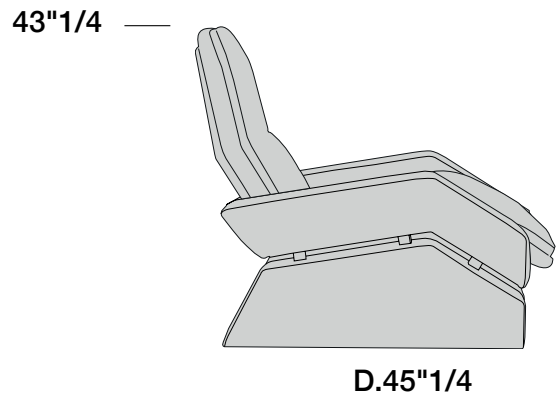

Jurij

Description

The Jurij project, inspired by private space shuttle seating, brings space tourism luxury into home cinema design. Mascheroni crafts each seat for ultimate comfort with ergonomic shapes, soft leather, and adjustable recline controls integrated into the armrests. The seats feature non-deformable rubber padding, a steel frame, and a leather-covered base. Every handmade piece includes a “Mascheroni srl Made in Italy” engraved plate, certifying its authenticity.

Jurij

Dimensions

Single seat: 34"3/8W x 45"1/4D x 44"H (SH: 15"3/4 , AH: 23"5/8)

Side unit: 30"3/8W x 45"1/4D x 44"H (SH: 15"3/4 , AH: 23"5/8)

Two element composition: