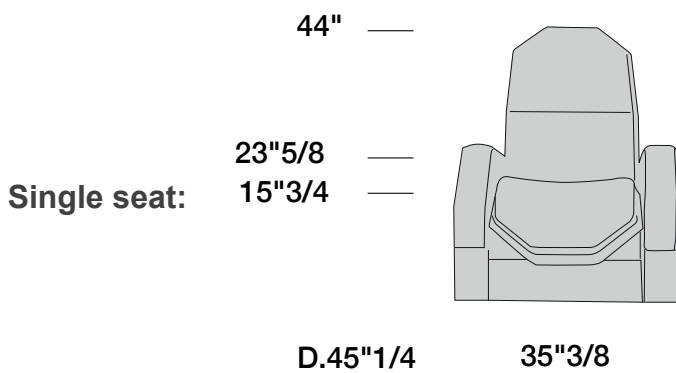

Jurij

Dimensions

Single seat: 34"3/8W x 45"1/4D x 44"H (SH: 15"3/4 , AH: 23"5/8)

Side unit: 30"3/8W x 45"1/4D x 44"H (SH: 15"3/4 , AH: 23"5/8)

Two element composition: