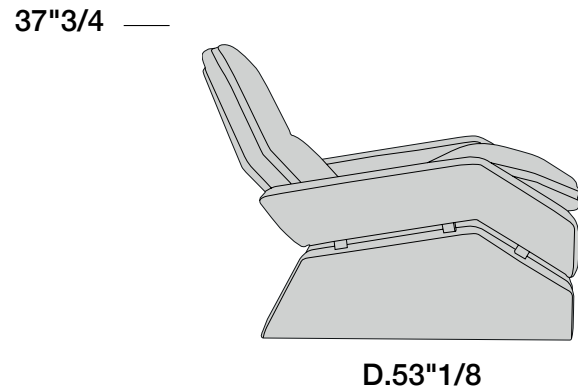

Jurij

Description

The Jurij project, inspired by private space shuttle seating, brings space tourism luxury into home cinema design. Mascheroni crafts each seat for ultimate comfort with ergonomic shapes, soft leather, and adjustable recline controls integrated into the armrests. The seats feature non-deformable rubber padding, a steel frame, and a leather-covered base. Every handmade piece includes a “Mascheroni srl Made in Italy” engraved plate, certifying its authenticity.

Jurij

Dimensions

Single seat: 34"3/8W x 45"1/4D x 44"H (SH: 15"3/4 , AH: 23"5/8)

Side unit: 30"3/8W x 45"1/4D x 44"H (SH: 15"3/4 , AH: 23"5/8)

Two element composition: