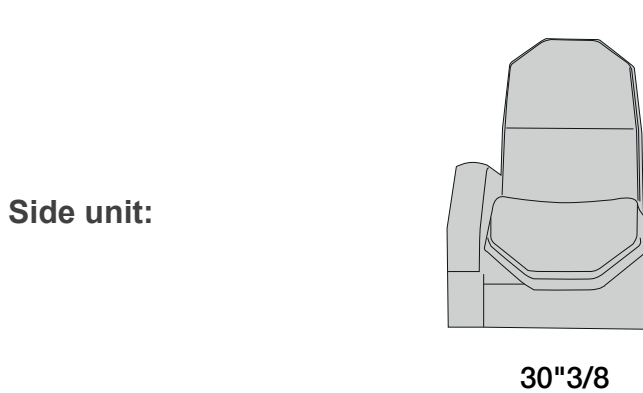

Jurij

Description

The Jurij project, inspired by private space shuttle seating, brings space tourism luxury into home cinema design. Mascheroni crafts each seat for ultimate comfort with ergonomic shapes, soft leather, and adjustable recline controls integrated into the armrests. The seats feature non-deformable rubber padding, a steel frame, and a leather-covered base. Every handmade piece includes a “Mascheroni srl Made in Italy” engraved plate, certifying its authenticity.

Jurij

Dimensions

Single seat: 34"3/8W x 45"1/4D x 44"H (SH: 15"3/4 , AH: 23"5/8)

Side unit: 30"3/8W x 45"1/4D x 44"H (SH: 15"3/4 , AH: 23"5/8)

Two element composition: