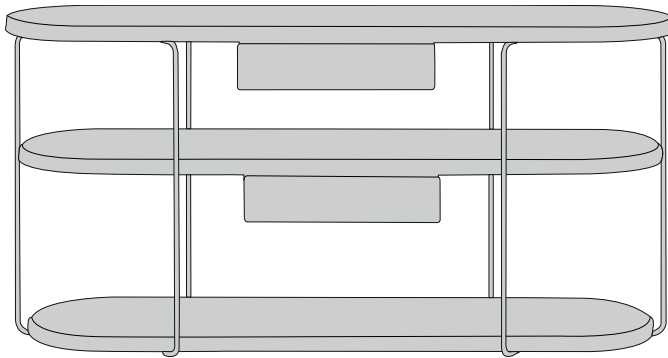

### *Description*

Scrivimi is a console with an essential design, the architectural rigor of the project accompanied by the search for noble materials, structure in wood and steel, the covering of the shelves is in leather as well as the interiors of the drawers. Each Italian handmade Mascheroni product is marked with a plate engraved with the brand "Mascheroni srl Made in Italy" which certifies its authenticity.

### *Dimensions*

**Size:** 64"1/8W x 19"5/8D x 31"1/2H

31"1/2 —

D. 19"5/8

64"1/8