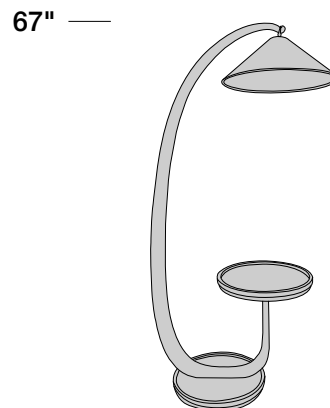

## Super G

### *Description*

The Super G Side Table with Lamp is a brilliant, multifunctional accent piece that combines luxury home furniture with refined designer lighting. The sculptural, vertical form of the lamp post rises gracefully from a practical side table surface, creating a seamless and elegant unit. The entire Structure is in Wood, offering a warm, cohesive material aesthetic. Its refined profile and integrated illumination make it a perfect choice for complementing high end living room furniture. Made in Italy.

### *Dimensions*

17"3/4W x 33"7/8D x 67"H

D. 33"7/8

17"3/4