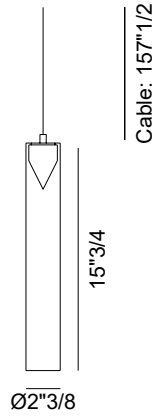


Iconica

Design: Sara Moroni

Description **CE** **LED** IP20

The Iconica LED Suspension Lamp is a premium Italian lighting piece that combines elegance, innovation, and refined design. Light in form yet rich in character, it embodies a strong design identity, geometrically structured around a pure and elementary solid: the cone.

Finishes & Materials

Shade: Glass.

Iconica

Dimensions

Short: Ø2"3/8 x 7"7/8H

Tall: Ø2"3/8 x 15"3/4H

TECHNICAL DATA (EACH LAMP)

7W - 600lm 3000K

7W - 600lm 2700K

DIMMABLE On-Off / 0-10V

Short

Tall

Canopy

□ | 1"3/8