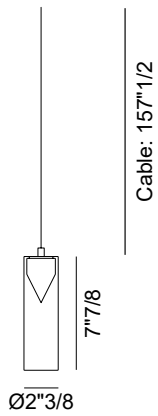


Iconica

Design: Sara Moroni

Description **CE** **LED** IP20

The Iconica LED Suspension Lamp is a premium Italian lighting piece that combines elegance, innovation, and refined design. Light in form yet rich in character, it embodies a strong design identity, geometrically structured around a pure and elementary solid: the cone.

Finishes & Materials

Shade: Glass.

Iconica

Dimensions

Short: Ø2"3/8 x 7"7/8H

Tall: Ø2"3/8 x 15"3/4H

TECHNICAL DATA (EACH LAMP)

7W - 600lm 3000K

7W - 600lm 2700K

DIMMABLE On-Off / 0-10V

Short

Tall

Canopy

□ | 1"3/8