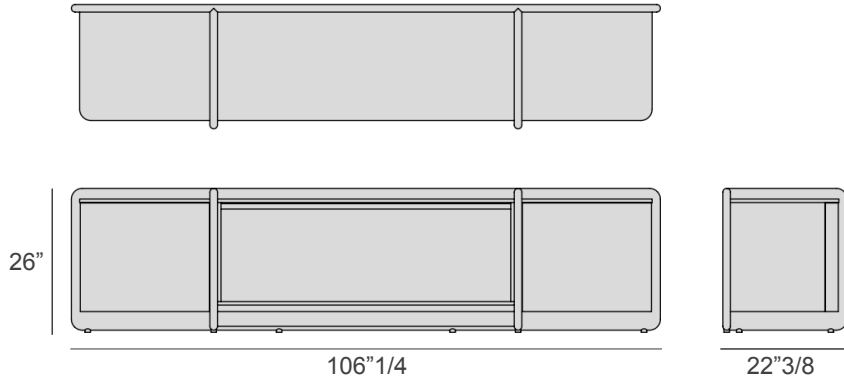

At the center, an open compartment—crafted in either marble or wood—becomes the visual focal point, adding a distinctive architectural detail that defines its contemporary furniture character. The addition of an optional clear glass box offers a refined way to personalize internal organization, while the two side doors with push-pull opening and recessed handle, conceal compartments with glass shelves, blending modern luxury furniture design with practical storage. The Akeru sideboard is a designer furniture piece that elevates interiors with understated luxury and timeless appeal. Made in Italy.

### *Finishes & Materials*

**Top:** Marble.

**Structure:** Walnut.

**Central Open Compartment:** Wood or Marble.

**Feet:** Metal.

### Dimensions

106"1/4W x 22"3/8D x 26"H

**Optional Glass Box:** 16"3/8W x 13"3/4D x 12"3/4H