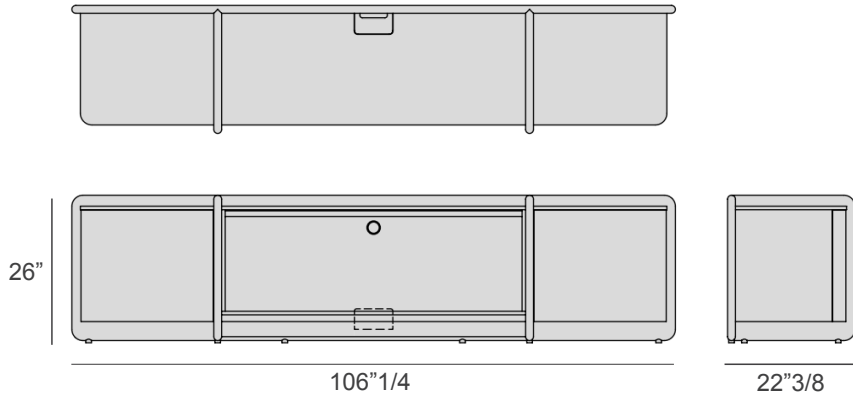

Finishes & Materials

Top: Marble.

Structure: Walnut.

Central Open Compartment: Wood or Marble.

Feet: Metal.

Akeru

Dimensions

106"1/4W x 22"3/8D x 26"H