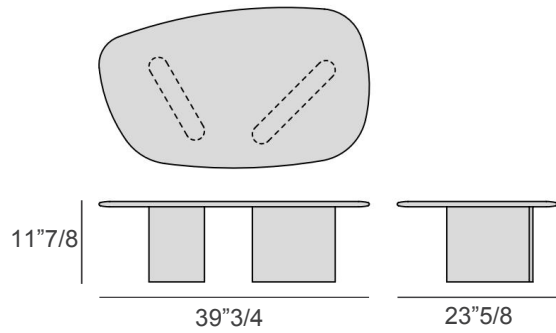

Made in Italy.

Finishes & Materials

Structure & Top: Shiny Lacquered Wood.

Callisto Brillo

Dimensions

- A) 38"5/8W x 29"1/8D x 9"7/8H
- B) 39"3/4W x 23"5/8D x 11"7/8H
- C) 30"W x 30"3/8D x 13"3/4H

A)

B)