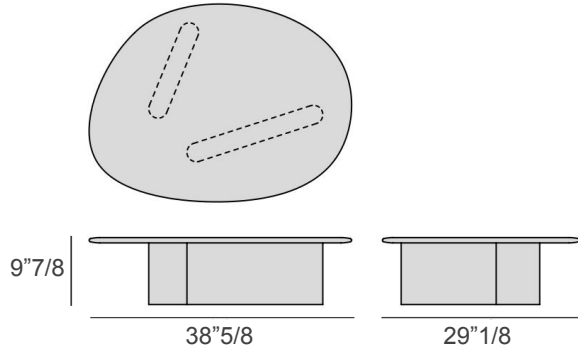

Made in Italy.

Finishes & Materials

Structure & Top: Shiny Lacquered Wood.

Callisto Brillo

Dimensions

- A) 38"5/8W x 29"1/8D x 9"7/8H
- B) 39"3/4W x 23"5/8D x 11"7/8H
- C) 30"W x 30"3/8D x 13"3/4H

A)

B)