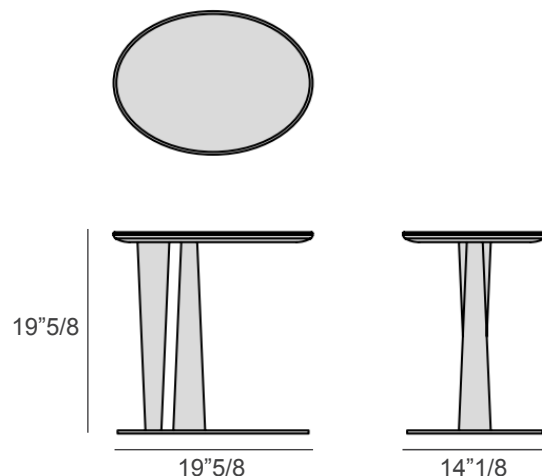

Côté

Design: Gabriele & Oscar Buratti

Description

This versatile and elegant side table seamlessly adapts to diverse hospitality settings — from formal lounges to relaxed living areas. Its refined metal base echoes the elliptical contour of the top, creating a sense of visual balance and sophistication.

The wooden top, inlaid with a distinctive chevron motif, highlights Porada's mastery in fine craftsmanship and embodies the essence of luxury Italian furniture. Available also in leather, Rock, or glossy lacquer finishes, the table exudes modern luxury and contemporary refinement.

The twisted pair of legs, positioned in dynamic opposition, adds a sculptural elegance that enhances the piece's prestigious and timeless aesthetic.

Made in Italy.

Dimensions

19"5/8W x 14"1/8D x 19"5/8H

Finishes & Materials