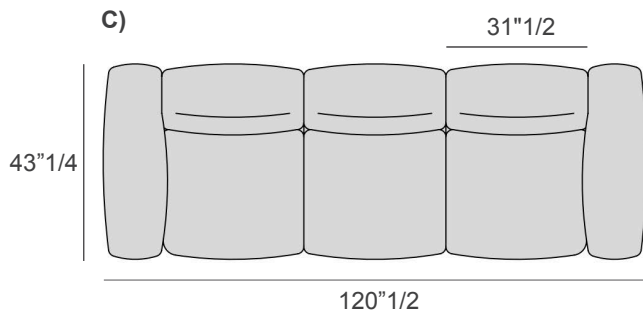

Koji

Dimensions

- A) 89"W x 43"1/4D x 28"3/4H
- B) 104"3/4W x 43"1/4D x 28"3/4H
- C) 120"1/2W x 43"1/4D x 28"3/4H
- D) 144"W x 43"1/4D x 28"3/4H

Seat depth: 27"1/2

Seat height: 16"1/2

Armrests: 13"W x 43"1/4D