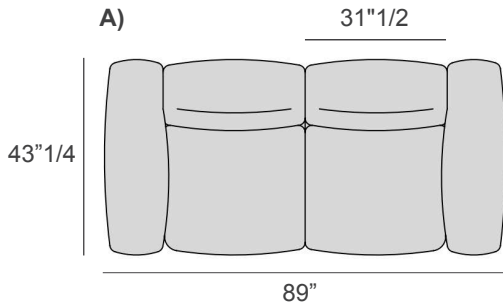

Koji

Dimensions

- A) 89"W x 43"1/4D x 28"3/4H
- B) 104"3/4W x 43"1/4D x 28"3/4H
- C) 120"1/2W x 43"1/4D x 28"3/4H
- D) 144"W x 43"1/4D x 28"3/4H

Seat depth: 27"1/2

Seat height: 16"1/2

Armrests: 13"W x 43"1/4D