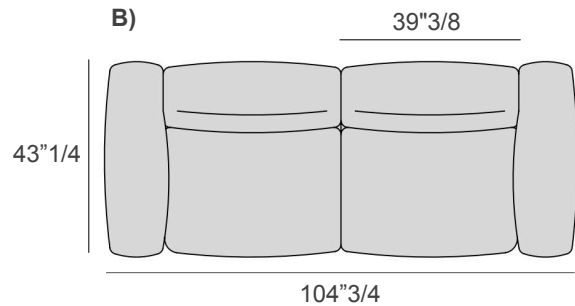

Koji

Dimensions

- A) 89"W x 43"1/4D x 28"3/4H
- B) 104"3/4W x 43"1/4D x 28"3/4H
- C) 120"1/2W x 43"1/4D x 28"3/4H
- D) 144"W x 43"1/4D x 28"3/4H

Seat depth: 27"1/2

Seat height: 16"1/2

Armrests: 13"W x 43"1/4D