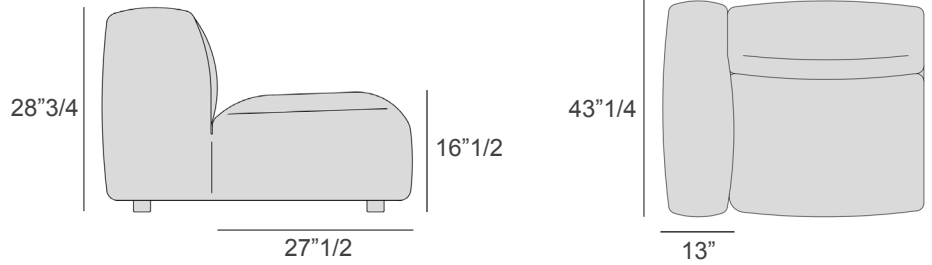

Koji

Dimensions

- A) 89"W x 43"1/4D x 28"3/4H
- B) 104"3/4W x 43"1/4D x 28"3/4H
- C) 120"1/2W x 43"1/4D x 28"3/4H
- D) 144"W x 43"1/4D x 28"3/4H

Seat depth: 27"1/2

Seat height: 16"1/2

Armrests: 13"W x 43"1/4D