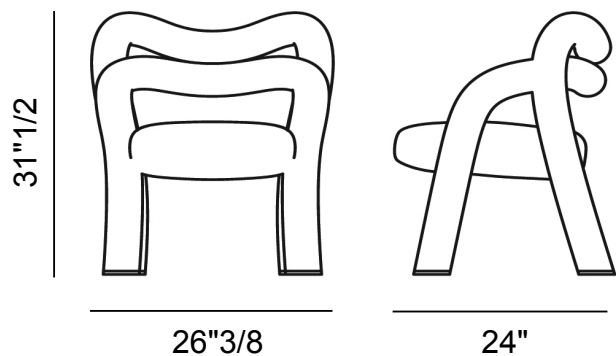

Abbraccio

Description

The Abbraccio armchair features a fabric or leather upholstery and bronzed brass details. It combines luxury materials with elegant, contemporary design. Made in Italy.

Dimensions

26"3/8W x 24"D x 31"1/2H